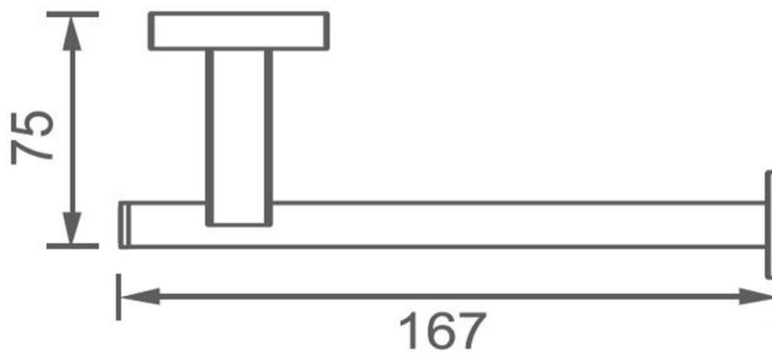

## Butler Toilet Roll Holder

FWBU6186BN

Butler Toilet Roll Holder Brushed Nickel

Butler wall mounted toilet roll holder

Brushed nickel finish