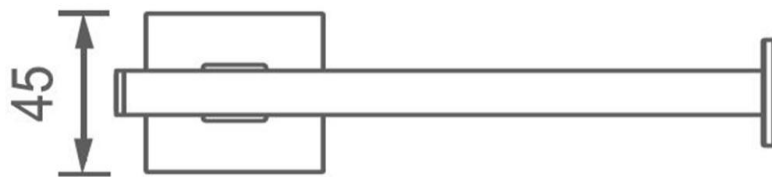

## Butler Toilet Roll Holder

FWBU6186BN

Butler Toilet Roll Holder Brushed Nickel

Butler wall mounted toilet roll holder

Brushed nickel finish