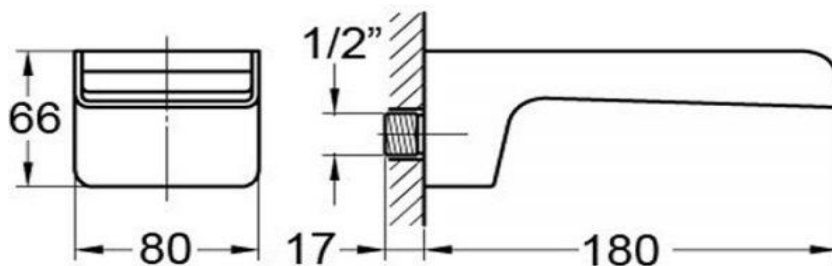

## Wall mounted waterfall bath spout chrome

FWC20

Cascade Wall Mounted Bath Spout

180mm reach and 15mm male connection