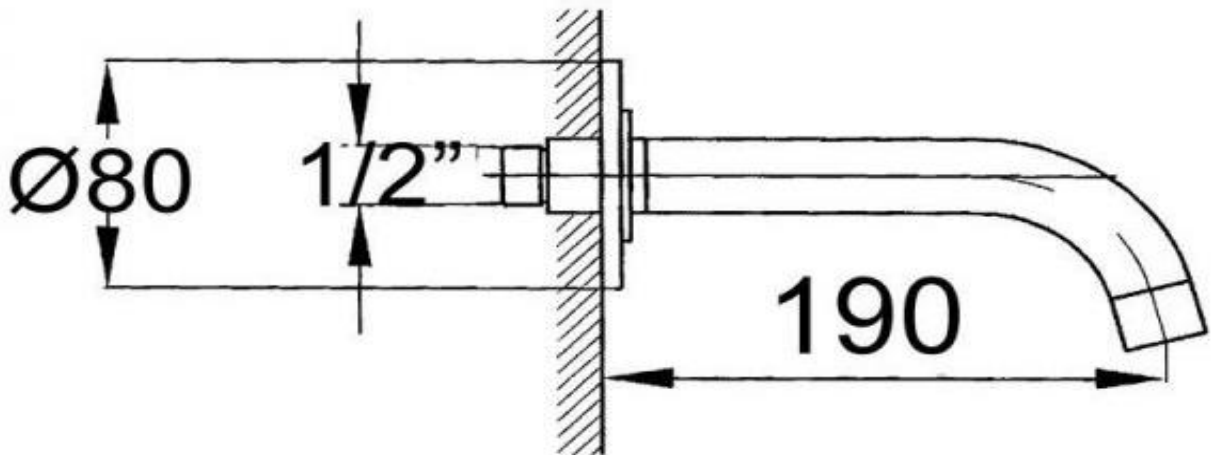

Wall Mounted Bath Spout

FLOVA®

FWCB08

Carbon Wall Mounted Bath Spout Satin Black

Durable satin black electroplated finish
190mm reach and 15mm male connection

CARE AND USE

Tapware

All finishes are smooth, abrasion resistant, corrosion resistant, fade-proof and easy to clean. All finishes are super hard wearing surfaces that won't chip, peel or tarnish with normal use. All surfaces should be regularly wiped clean with non scouring, neutral wash solutions.