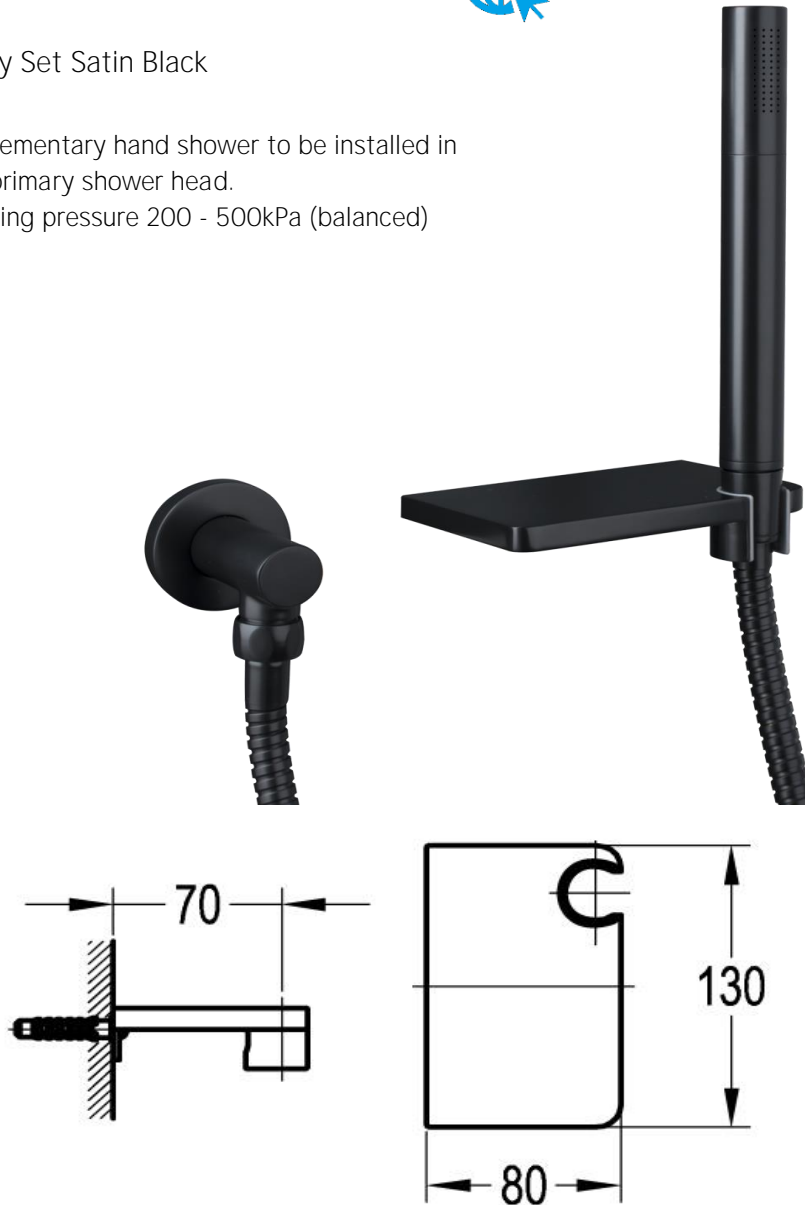

Body Spray Set

FLOVA®

FWCB8000

Carbon Body Spray Set Satin Black

Designed as a supplementary hand shower to be installed in conjunction with a primary shower head.

Recommended working pressure 200 - 500kPa (balanced)