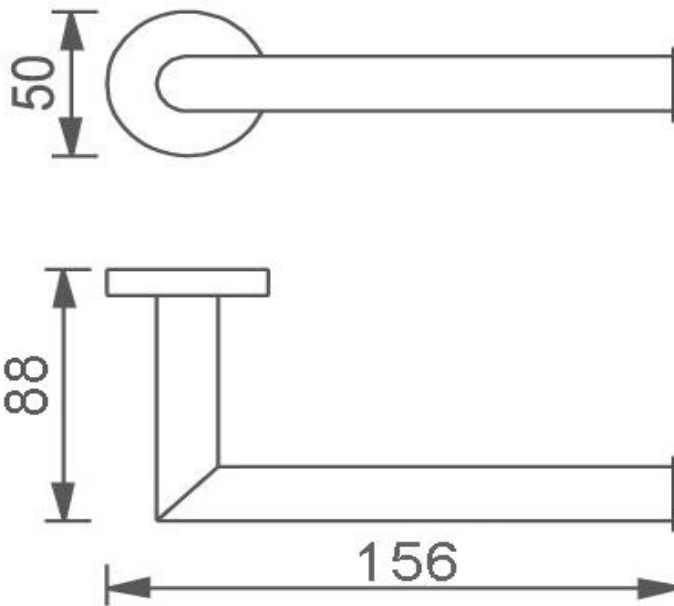

Colab Toilet Roll Holder

TUNE

FWCL3686BG

Colab Toilet Roll Holder Brushed Gold

Wall mounted toilet roll holder

Brushed Gold plated finish

CARE AND USE

Tapware