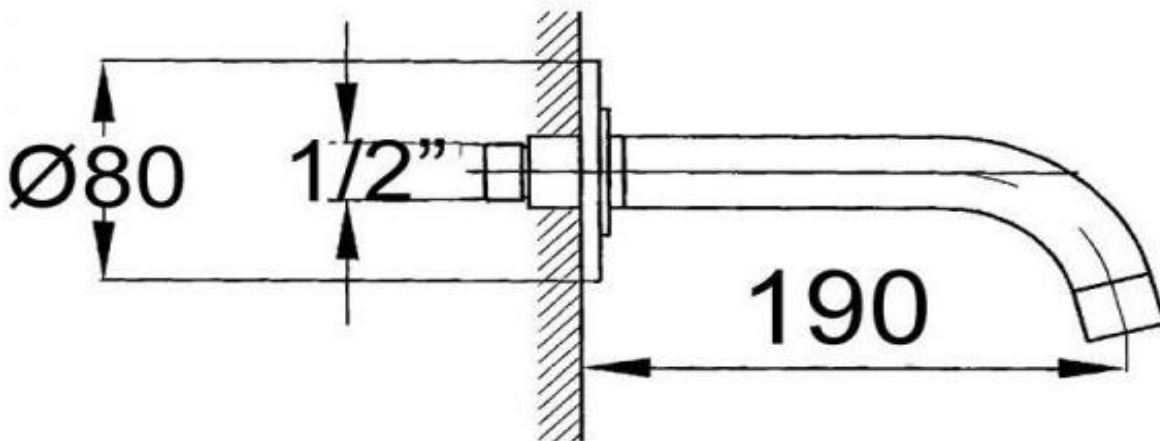

## Wall Mounted Bath Spout

**FLOVA®**

FWE08

Elisa Wall Mounted Bath Spout Chrome (190mm reach)

200mm reach and 15mm male connection