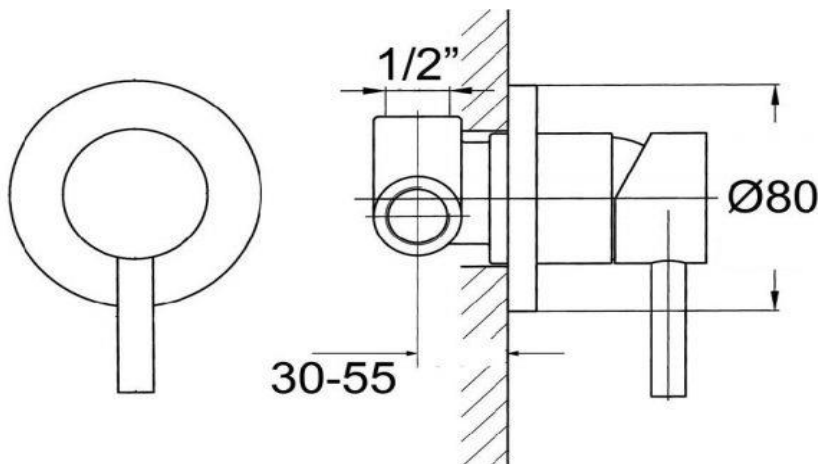

Round Shower/Bath Mixer

FLOVA®

FWE8303

Elisa Round Shower/Bath Mixer Chrome

Recommended working pressure 200 - 500kPa (balanced)

Sedal ceramic disc cartridge (Made in Spain)

Associated Code

FWE08

Elisa Wall Mounted Bath Spout

FWE20

Elisa Wall Mounted Bath Spout (20mm)

CARE AND USE

Tapware

All finishes are smooth, abrasion resistant, corrosion resistant, fade-proof and easy to clean. All finishes are super hard wearing surfaces that won't chip, peel or tarnish with normal use. All surfaces should be regularly wiped clean with non scouring, neutral wash solutions.