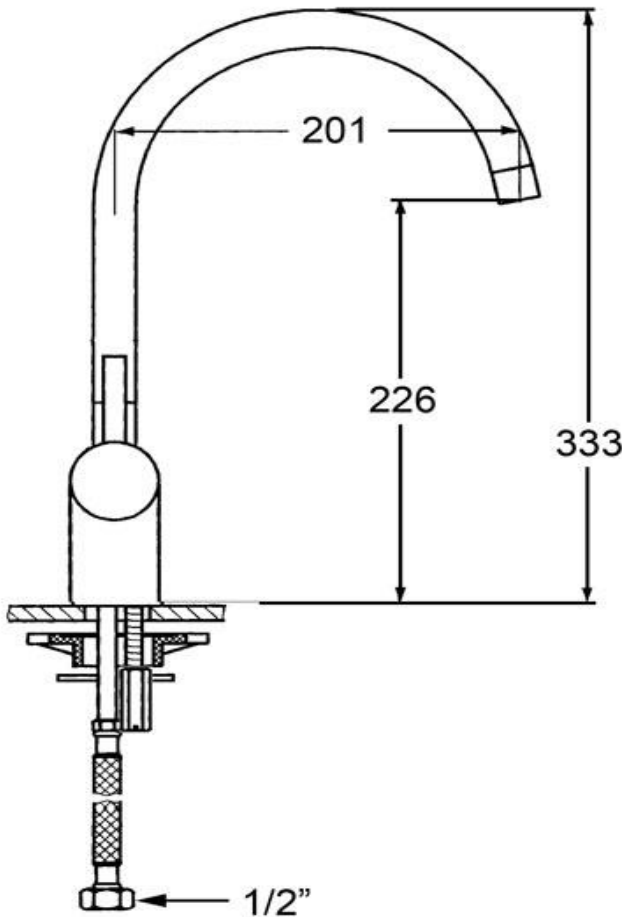

Gooseneck Mixer

FWE8723

Elisa Gooseneck Mixer Chrome

226mm aerator height x 201mm reach

Recommended working pressure 200 - 500kPa (balanced)

Sedal ceramic disc cartridge (Made in Spain)

CARE AND USE

Tapware