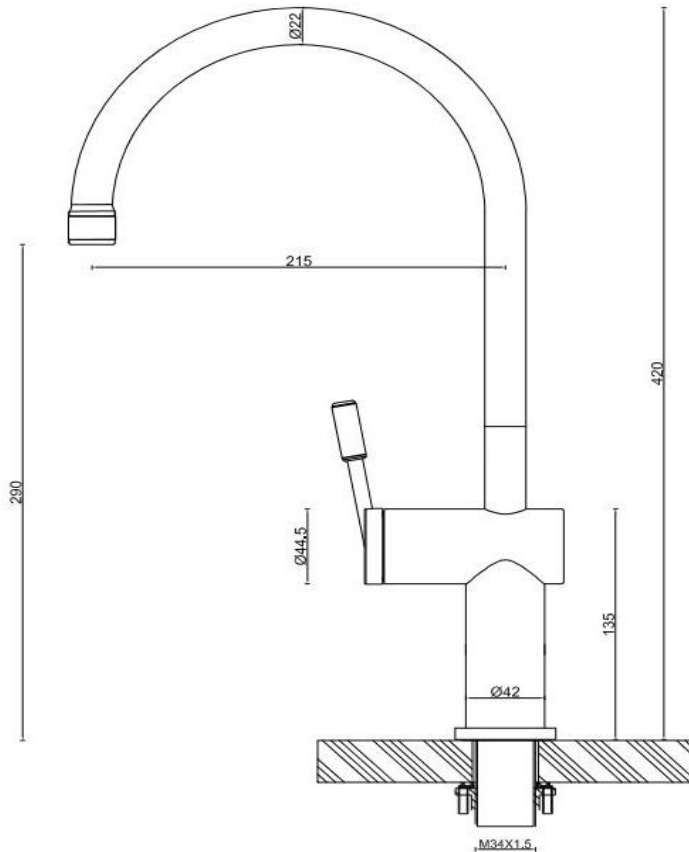

Gooseneck Kitchen Mixer

FWK03GNBN

Rivet Gooseneck Kitchen Mixer Brushed Nickel

Kitchen mixer with gooseneck spout in brushed nickel

290mm aerator height x 215mm reach

Stainless steel construction

Recommended working pressure 200 - 500kPa (balanced)