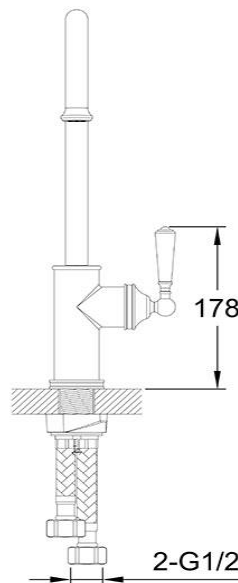

Gooseneck Swivel Kitchen Mixer

FWK0600ORB

Roman Gooseneck Swivel Kitchen Mixer Oil Rubbed Bronze

Kitchen mixer with 'gooseneck' swivel spout finished in oil rubbed bronze

277mm aerator height x 208mm reach

Recommended working pressure 200 - 500kPa (balance)

Ceramic disc cartridge

CARE AND USE

Tapware

All finishes are smooth, abrasion resistant, corrosion resistant, fade-proof and easy to clean. All finishes are super hard wearing surfaces that won't chip, peel or tarnish with normal use. All surfaces should be regularly wiped clean with non scouring, neutral wash solutions.

LIMITED PRODUCT WARRANTIES

To be read in conjunction with and subject to all terms and conditions contained in the Waterware 'Producer Statement' available on-line (<http://www.waterware.co.nz/media-downloads>) From date of purchase, Waterware Services warrants products from the following categories to be free from manufacturing defect subject to exclusions (if applicable):

Category	Domestic Installations	Commercial Installations	Exclusions	Wells
Tapware | 10 year conditional warranty	5 years parts and labour, 6-10 years parts only	1 year parts and labour	Handshowers and Hoses	5 Star 5L/min