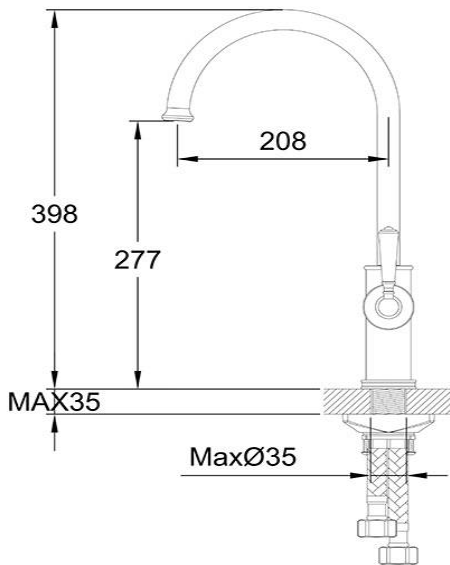

Gooseneck Swivel Kitchen Mixer

FWK0600ORB

Roman Gooseneck Swivel Kitchen Mixer Oil Rubbed Bronze

Kitchen mixer with 'gooseneck' swivel spout finished in oil rubbed bronze

277mm aerator height x 208mm reach

Recommended working pressure 200 - 500kPa (balance)

Ceramic disc cartridge

CARE AND USE

Tapware

All finishes are smooth, abrasion resistant, corrosion resistant, fade-proof and easy to clean. All finishes are super hard wearing surfaces that won't chip, peel or tarnish with normal use. All surfaces should be regularly wiped clean with non scouring, neutral wash solutions.

LIMITED PRODUCT WARRANTIES

To be read in conjunction with and subject to all terms and conditions contained in the Waterware 'Producer Statement' available on-line (<http://www.waterware.co.nz/media-downloads>) From date of purchase, Waterware Services warrants products from the following categories to be free from manufacturing defect subject to exclusions (if applicable):

Category	Domestic Installations	Commercial Installations	Exclusions	Wells
Tapware | 10 year conditional warranty	5 years parts and labour, 6-10 years parts only	1 year parts and labour	Handshowers and Hoses	5 Star 5L/min