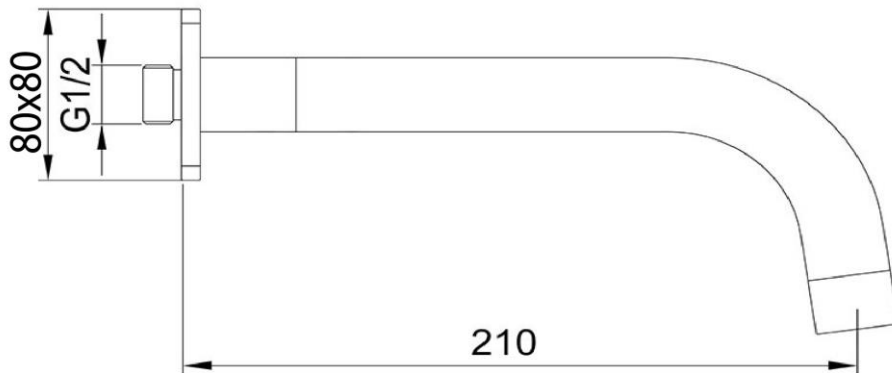

## Wall Mounted Bath Spout (Round)

FWLO08ABC

Loft Wall Mounted Bath Spout (Round) Brushed Copper

210mm reach and 15mm male connection

80mm round faceplate