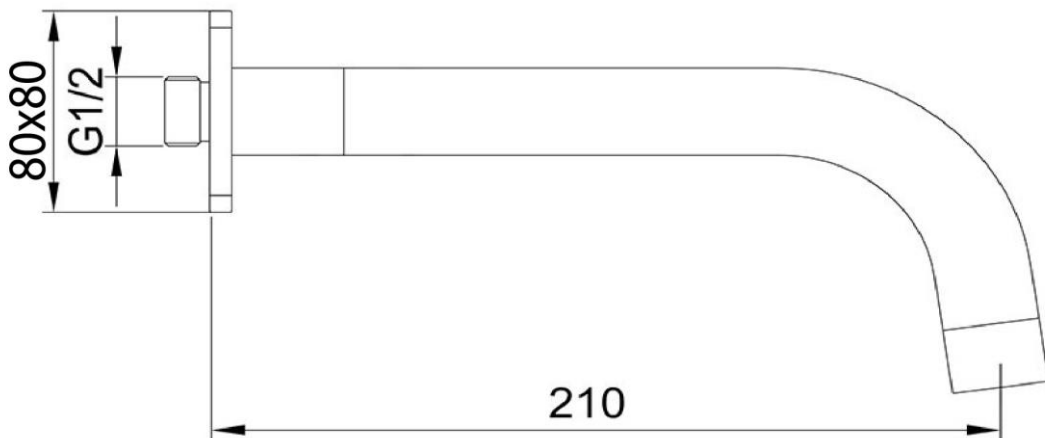

Wall Mounted Bath Spout (Round)

TUNE

FWLO08AGM

Loft Wall Mounted Bath Spout (Round) Gun Metal

210mm reach and 15mm male connection

80mm round faceplate

CARE AND USE

Tapware