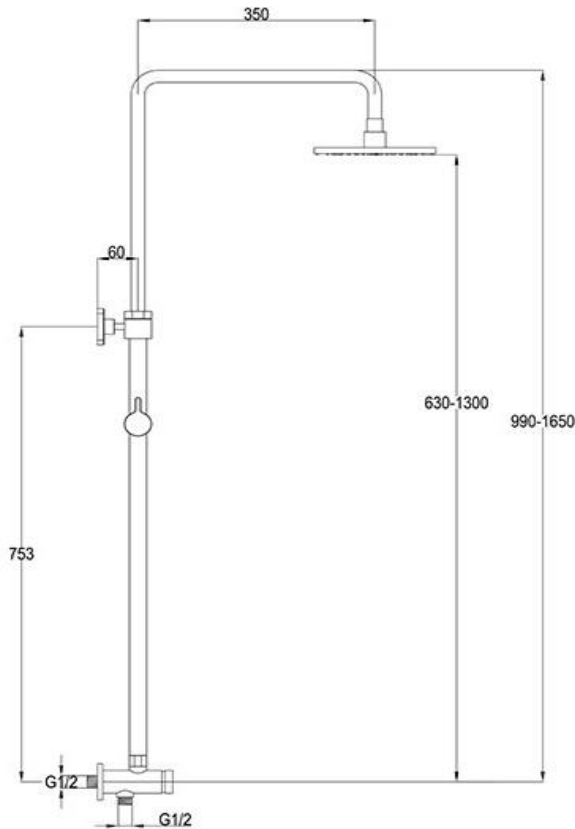

## Shower Tower 3 Function

**TUNE**

FWLO3050GM

Loft Shower Tower 3 Function Gun Metal

Shower tower with a 3 function hand shower finished in gun metal

1650mm high x 350mm reach

15mm intergrated male wall connection

Recommended working pressure 200 - 500kPa (balanced)

Note: Since this unit has an integrated diverter, only a standard shower mixer is required