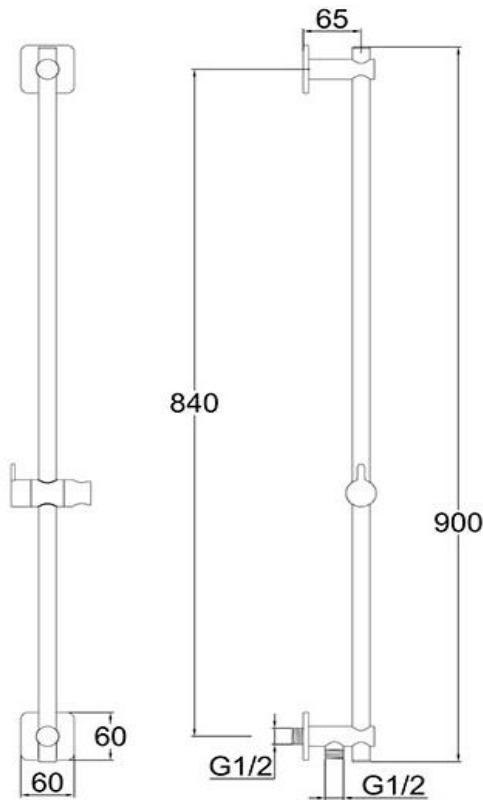

Slide Shower 3 Function Handshower

TUNE

FWLO9516MGM

Loft Slide Shower 3 Function Handshower Gun Metal

Slide shower with a three function hand shower finished in gun metal

900mm centers and 15mm integrated male wall elbow connection

Full metal rail, end posts and slider for long term durability

1750mm metal wound shower hose

Recommended working pressure 200 - 500kPa (balanced)

CARE AND USE

Tapware

All finishes are smooth, abrasion resistant, corrosion resistant, fade-proof and easy to clean. All finishes are super hard wearing surfaces that won't chip, peel or tarnish with normal use. All surfaces should be regularly wiped clean with non scouring, neutral wash solutions.