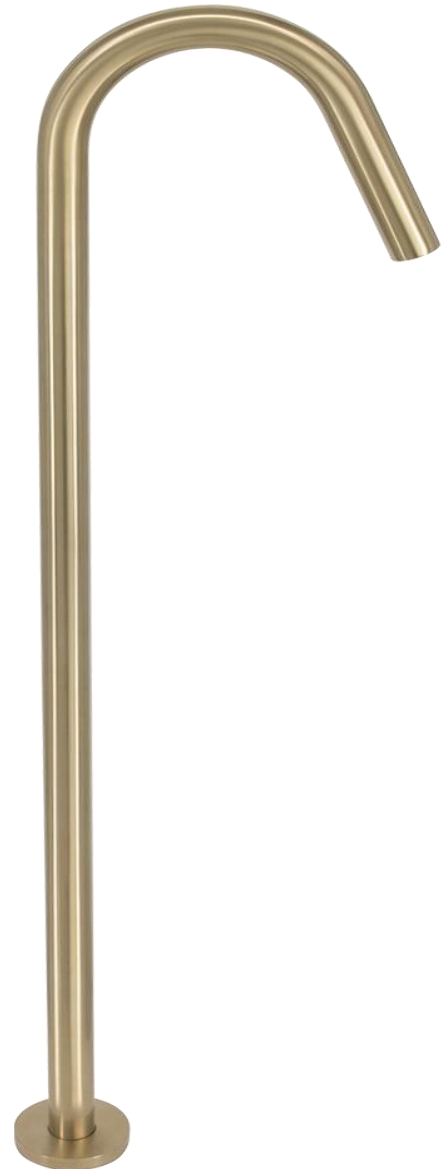

Floor Mounted Bath Spout

FWSC1500BG

Scarab Floor Mounted Bath Spout Brushed Gold

Floor mounted bath spout in brushed gold
925mm high x 210mm reach

CARE AND USE

Tapware

All finishes are smooth, abrasion resistant, corrosion resistant, fade-proof and easy to clean. All finishes are super hard wearing surfaces that won't chip, peel or tarnish with normal use. All surfaces should be regularly wiped clean with non scouring, neutral wash solutions.