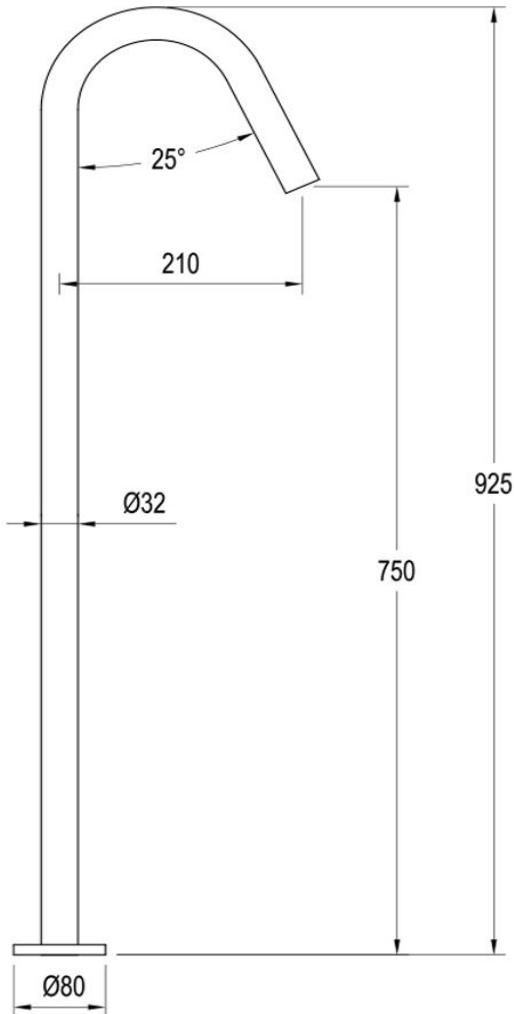

Floor Mounted Bath Spout

FWSC1500BG

Scarab Floor Mounted Bath Spout Brushed Gold

Floor mounted bath spout in brushed gold
925mm high x 210mm reach

CARE AND USE

Tapware

All finishes are smooth, abrasion resistant, corrosion resistant, fade-proof and easy to clean. All finishes are super hard wearing surfaces that won't chip, peel or tarnish with normal use. All surfaces should be regularly wiped clean with non scouring, neutral wash solutions.