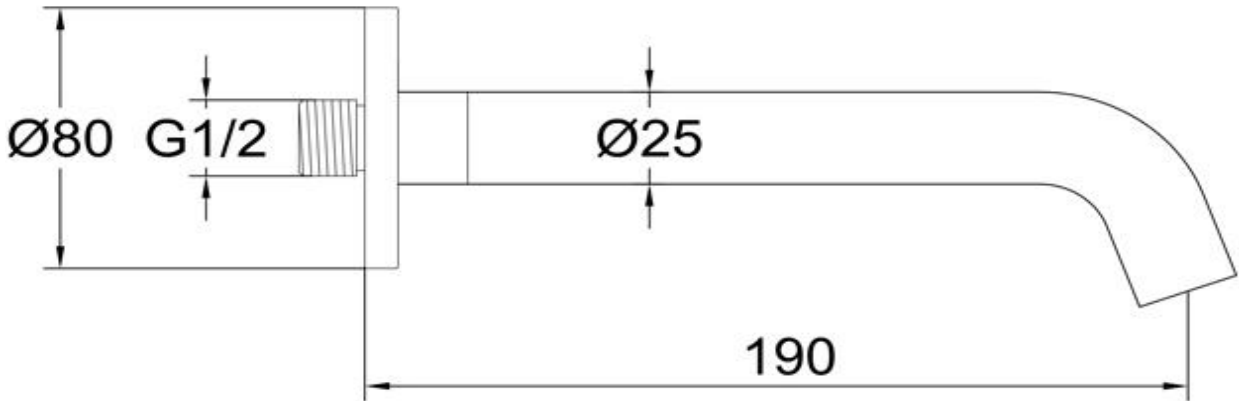

Curved Wall Mounted Bath Spout

TUNE

FWU08SPBS

Urban Curved Wall Mounted Bath Spout Brushed Stainless

Wall mounted curved bath spout in 304 brushed stainless steel

190mm reach and 15mm male connection

Recommended working pressure 200 - 500kPa (balanced)

Sedal ceramic disc cartridge (Made in Spain)

CARE AND USE

Tapware

All finishes are smooth, abrasion resistant, corrosion resistant, fade-proof and easy to clean. All finishes are super hard wearing surfaces that won't chip, peel or tarnish with normal use. All surfaces should be regularly wiped clean with non scouring, neutral wash solutions.

LIMITED PRODUCT WARRANTIES

To be read in conjunction with and subject to all terms and conditions contained in the Waterware 'Producer Statement' available on-line (<http://www.waterware.co.nz/media-downloads>) From date of purchase, Waterware Services warrants products from the following categories to be free from manufacturing defect subject to exclusions (if applicable):

Category	Domestic Installations	Commercial Installations	Exclusions	Wels
Tapware | 10 year conditional warranty	5 years parts and labour, 6-10 years parts only	1 year parts and labour	Handshowers and Hoses	Not required