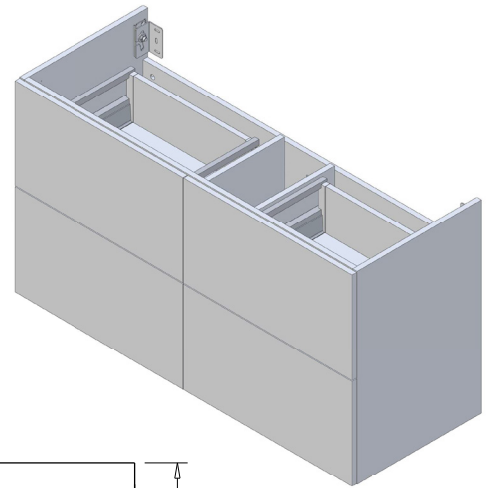

### Features

- 4-Drawer Wall Hung Vanity - Colour options below
- StoneCast 20mm Via Single Basin [Standard] - Upgrade options available
- Full Extension Soft Close Drawers with Handles - Handle upgrade options available
- Designer Drawer Fronts - Four Drawer Front options
- Dimensions: H670 x W1200 x D465

### Cabinet Options

### Technical Details

Note: All measurements shown are in millimetres. Sizes are nominal.

TOP VIEW

FRONT VIEW

SIDE VIEW