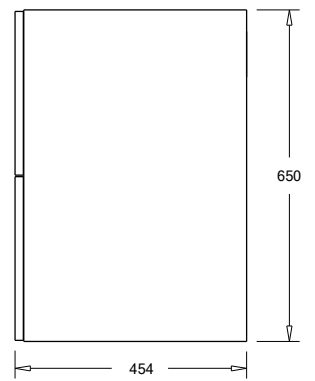

### Features

- 4-Drawer Wall Hung Vanity - Colour options below
- StoneCast 20mm Via Single Basin [Standard] - Upgrade options available
- Full Extension Soft Close Drawers with Handles - Handle upgrade options available
- Designer Drawer Fronts - Four Drawer Front options
- Dimensions: H670 x W1200 x D465

### Cabinet Options

### Technical Details

Note: All measurements shown are in millimetres. Sizes are nominal.

TOP VIEW

FRONT VIEW

SIDE VIEW

## Francisco Designer Drawer Fronts

**BARNESLEY**  
18mm Inset Frame  
Code: BL

**PRESTON**  
60mm Inset Frame  
Code: PT

**TURNBERRY**  
Ripple Design Panel  
Code: TB

**NEWPORT**  
V-Groove Panels  
Code: NP