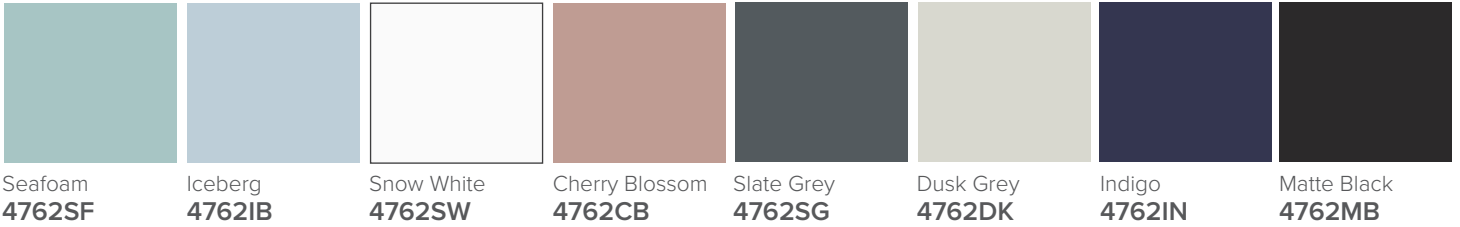

Cabinet Options

Technical Details

Note: All measurements shown are in millimetres. Sizes are nominal.