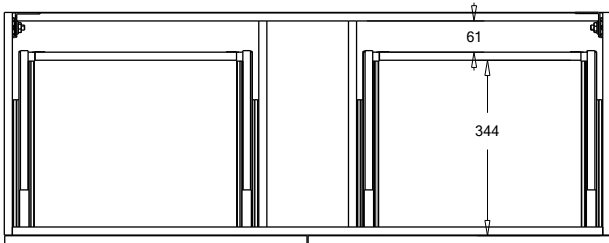

### Features

- 4-Drawer Wall Hung Vanity - Colour options below
- StoneCast 20mm Via Single Basin [Standard] - Upgrade options available
- Full Extension Soft Close Drawers with Handles - Handle upgrade options available
- Designer Drawer Fronts - Four Drawer Front options
- Dimensions: H670 x W1200 x D465

### Technical Details

Note: All measurements shown are in millimetres. Sizes are nominal.

TOP VIEW

FRONT VIEW

SIDE VIEW