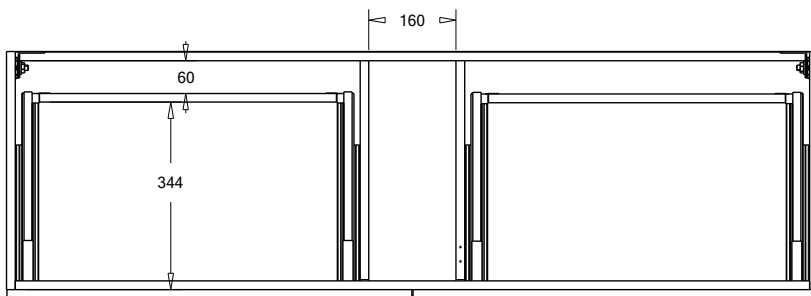

SPECIFICATION SHEET

Francisco 1500 2-Drawer Single Basin Wall Hung Vanity

Features

- 2-Drawer Wall Hung Vanity - Colour options below
- StoneCast 20mm Via Single Basin [Standard]
- Full Extension Soft Close Drawers with Handles - Handle upgrade options available
- Designer Drawer Fronts - Four Drawer Front options
- Dimensions: H420 x W1500 x D465

Cabinet Options

Technical Details

Note: All measurements shown are in millimetres. Sizes are nominal.

TOP VIEW

FRONT VIEW

SIDE VIEW

SPECIFICATION SHEET

Francisco Designer Drawer Fronts

BARNESLEY
18mm Inset Frame
Code: BL

PRESTON
60mm Inset Frame
Code: PT

TURNBERRY
Ripple Design Panel
Code: TB

NEWPORT
V-Groove Panels
Code: NP

Seafoam

Iceberg

Snow White

Cherry Blossom