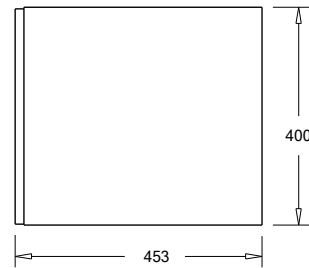

SPECIFICATION SHEET

Francisco 1500 2-Drawer Single Basin Wall Hung Vanity

Features

- 2-Drawer Wall Hung Vanity - Colour options below
- StoneCast 20mm Via Single Basin [Standard]
- Full Extension Soft Close Drawers with Handles - Handle upgrade options available
- Designer Drawer Fronts - Four Drawer Front options
- Dimensions: H420 x W1500 x D465

Cabinet Options

Technical Details

Note: All measurements shown are in millimetres. Sizes are nominal.

TOP VIEW

FRONT VIEW

SIDE VIEW

SPECIFICATION SHEET

Francisco Designer Drawer Fronts

BARNESLEY
18mm Inset Frame
Code: BL

PRESTON
60mm Inset Frame
Code: PT

TURNBERRY
Ripple Design Panel
Code: TB

NEWPORT
V-Groove Panels
Code: NP

Seafoam

Iceberg

Snow White

Cherry Blossom