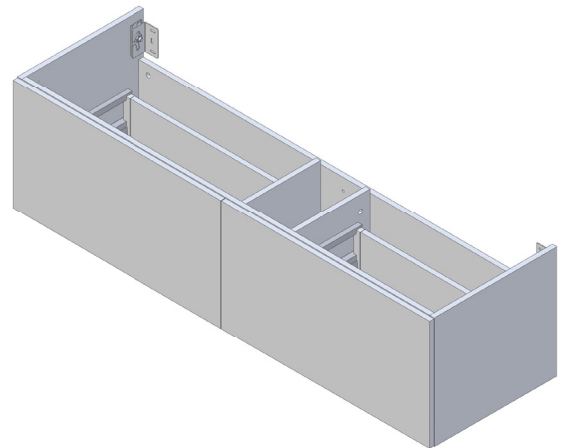

SPECIFICATION SHEET

Francisco 1500 2-Drawer Single Basin Wall Hung Vanity

Features

- 2-Drawer Wall Hung Vanity - Colour options below
- StoneCast 20mm Via Single Basin [Standard]
- Full Extension Soft Close Drawers with Handles - Handle upgrade options available
- Designer Drawer Fronts - Four Drawer Front options
- Dimensions: H420 x W1500 x D465

Cabinet Options

Technical Details

Note: All measurements shown are in millimetres. Sizes are nominal.

TOP VIEW

FRONT VIEW

SIDE VIEW

SPECIFICATION SHEET

Francisco Designer Drawer Fronts

BARNESLEY
18mm Inset Frame
Code: BL

PRESTON
60mm Inset Frame
Code: PT

TURNBERRY
Ripple Design Panel
Code: TB

NEWPORT
V-Groove Panels
Code: NP

Seafoam

Iceberg

Snow White

Cherry Blossom