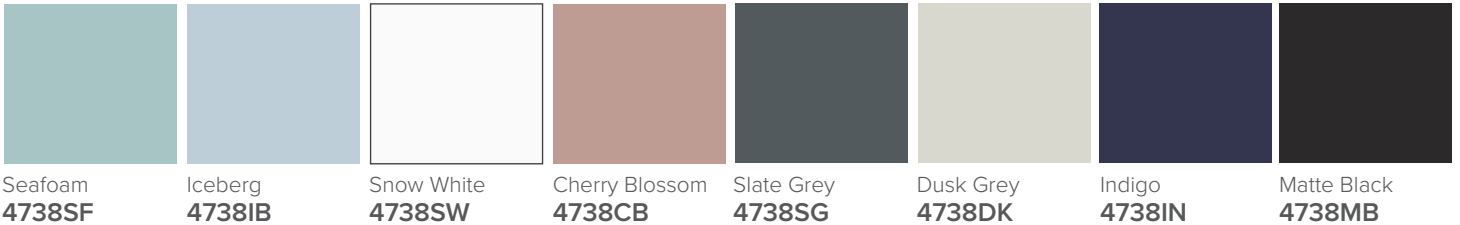

Cabinet Options