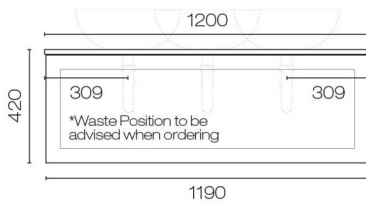

## Hampton Opaco 1200 1 Drawer Wall Vanity

Code: HAO120.S1

<b>Brand</b>	Progetto
<b>Designer</b>	Plumblin
<b>Origin</b>	New Zealand
<b>Finish</b>	Matt
<b>Installation</b>	Wall Hung
<b>Width (mm)</b>	1200
<b>Depth (mm)</b>	460
<b>Height (mm)</b>	420
<b>Warranty</b>	7 Years
<b>Taphole</b>	None (can be drilled onsite with drill bit supplied)
<b>Towel Rail Handle</b>	Yes
<b>Soft Close Drawer/s</b>	Yes
<b>Cabinet Material</b>	Thermoform
<b>Vanity Top Material</b>	Solid Surface
<b>Approx Lead Time</b>	10 weeks may apply for some colours. Please enquire for accurate leadtime.
<b>Notes</b>	Specify basin placement when ordering
<b>Other Information</b>	Features: Anti finger/scratch resistant cabinet finish