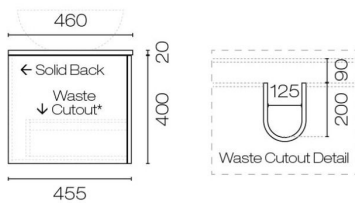

## Hampton Opaco 1200 1 Drawer Wall Vanity

Code: HAO120.S1

<b>Brand</b>	Progetto
<b>Designer</b>	Plumblin
<b>Origin</b>	New Zealand
<b>Finish</b>	Matt
<b>Installation</b>	Wall Hung
<b>Width (mm)</b>	1200
<b>Depth (mm)</b>	460
<b>Height (mm)</b>	420
<b>Warranty</b>	7 Years
<b>Taphole</b>	None (can be drilled onsite with drill bit supplied)
<b>Towel Rail Handle</b>	Yes
<b>Soft Close Drawer/s</b>	Yes
<b>Cabinet Material</b>	Thermoform
<b>Vanity Top Material</b>	Solid Surface
<b>Approx Lead Time</b>	10 weeks may apply for some colours. Please enquire for accurate leadtime.
<b>Notes</b>	Specify basin placement when ordering
<b>Other Information</b>	Features: Anti finger/scratch resistant cabinet finish