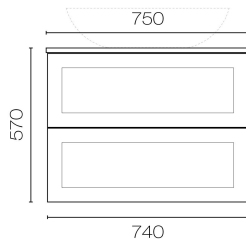

## Hampton Opaco 750 2 Drawer Wall Vanity

Code: HAO75.W2C

<b>Brand</b>	Progetto
<b>Designer</b>	Plumblin
<b>Origin</b>	New Zealand
<b>Finish</b>	Matt
<b>Installation</b>	Wall Hung
<b>Width (mm)</b>	750
<b>Depth (mm)</b>	460
<b>Height (mm)</b>	570
<b>Warranty</b>	7 Years
<b>Taphole</b>	None (can be drilled onsite with drill bit supplied)
<b>Towel Rail Handle</b>	Yes
<b>Soft Close Drawer/s</b>	Yes
<b>Cabinet Material</b>	Thermoform
<b>Vanity Top Material</b>	Solid Surface
<b>Approx Lead Time</b>	10 weeks may apply for some colours. Please enquire for accurate leadtime.
<b>Notes</b>	Suits centre basin
<b>Other Information</b>	Features: Anti finger/scratch resistant cabinet finish