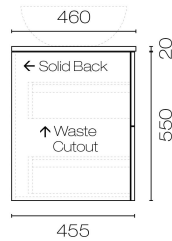

## Hampton Opaco 750 2 Drawer Wall Vanity

Code: HAO75.W2C

<b>Brand</b>	Progetto
<b>Designer</b>	Plumblin
<b>Origin</b>	New Zealand
<b>Finish</b>	Matt
<b>Installation</b>	Wall Hung
<b>Width (mm)</b>	750
<b>Depth (mm)</b>	460
<b>Height (mm)</b>	570
<b>Warranty</b>	7 Years
<b>Taphole</b>	None (can be drilled onsite with drill bit supplied)
<b>Towel Rail Handle</b>	Yes
<b>Soft Close Drawer/s</b>	Yes
<b>Cabinet Material</b>	Thermoform
<b>Vanity Top Material</b>	Solid Surface
<b>Approx Lead Time</b>	10 weeks may apply for some colours. Please enquire for accurate leadtime.
<b>Notes</b>	Suits centre basin
<b>Other Information</b>	Features: Anti finger/scratch resistant cabinet finish