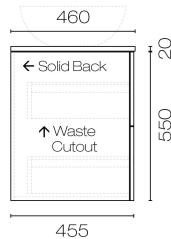

Hampton Opaco 900 2 Drawer Wall Vanity

Code: HAO90.W2C

Brand	Progetto
Designer	Plumblin
Origin	New Zealand
Finish	Matt
Installation	Wall Hung
Width (mm)	900
Depth (mm)	460
Height (mm)	570
Warranty	7 Years
Taphole	None (can be drilled onsite with drill bit supplied)
Towel Rail Handle	Yes
Soft Close Drawer/s	Yes
Cabinet Material	Thermoform
Vanity Top Material	Solid Surface
Approx Lead Time	10 weeks may apply for some colours. Please enquire for accurate leadtime.
Notes	Suits centre basin
Other Information	Features: Anti finger/scratch resistant cabinet finish