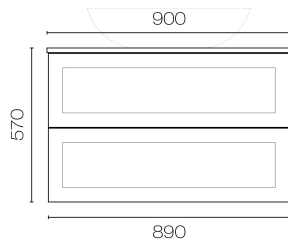

Hampton Opaco 900 2 Drawer Wall Vanity

Code: HAO90.W2C

Brand	Progetto
Designer	Plumblin
Origin	New Zealand
Finish	Matt
Installation	Wall Hung
Width (mm)	900
Depth (mm)	460
Height (mm)	570
Warranty	7 Years
Taphole	None (can be drilled onsite with drill bit supplied)
Towel Rail Handle	Yes
Soft Close Drawer/s	Yes
Cabinet Material	Thermoform
Vanity Top Material	Solid Surface
Approx Lead Time	10 weeks may apply for some colours. Please enquire for accurate leadtime.
Notes	Suits centre basin
Other Information	Features: Anti finger/scratch resistant cabinet finish