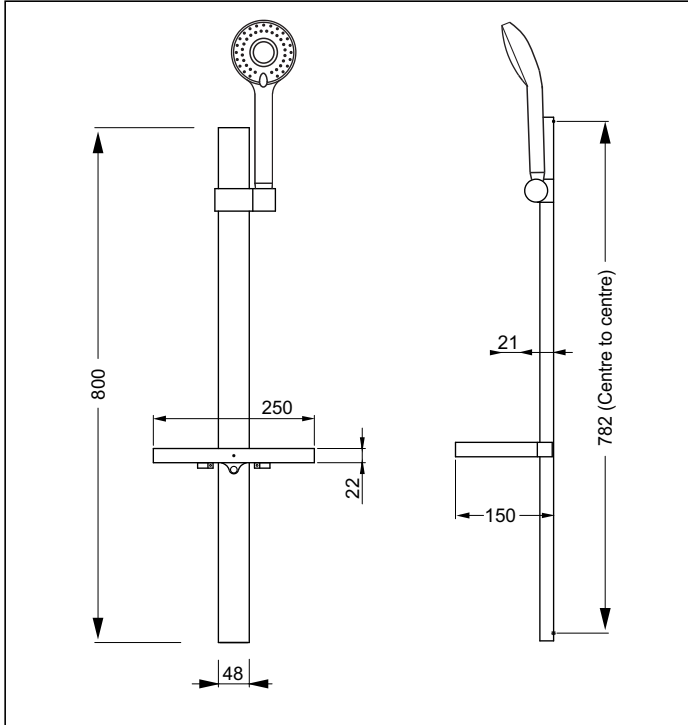

Hix

Multi Spray Hand Slide Shower Set

Code: HX MSHSS BLK
HX MSHSS CH

Code: HX MSH BLK
HX MSH CH

Finish: Black Powder Coat / Chrome

Rail Construction: Powder coated Brass / Chrome plated
Clamp: Press to release
Length: 800mm fixed

Spray Hose: Construction: Black PVC / Chrome
Length: 1.5m

Spray Head: Multi Spray, ABS plastic Matte Black / Chrome
Spray Functions: Standard Spray, Mist Spray, Standard + Mist
120mm Diameter face

Wall Elbow: Black square 55 x 55mm by 35mm high / or standard luxury wall elbow
Inlet: 1/2" BSP Male, Spigot fitting
Outlet: 1/2" BSP Male

Soap Dish: 250 x 123mm, with 2 removable inserts (adjust to level with levelling screws)

Installation: Install lower screw
Slide rail on to screw
Install top screw through rail
Replace screw cover cap and end caps
Install wall elbows
Fit hose and head

Flow: 9 litre/min PCW (best fitted between wall elbow and hose)

Features: As the rail sits hard against wall for its full length, it can cover previous mounting holes
ACF replaceable filter to filter out contaminants.