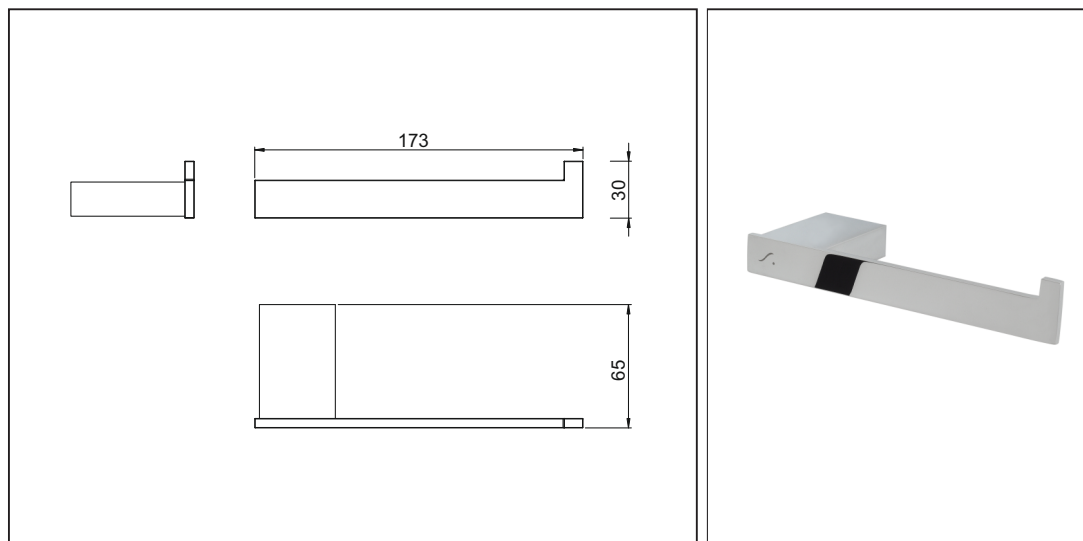

Infinity Hix

Toilet Roll Holder

Code: HX TRH

Finish: Chrome

Body: Zinc

Wall Mounted

Fixing Kit included

Size: 173 x 65 x 30mm