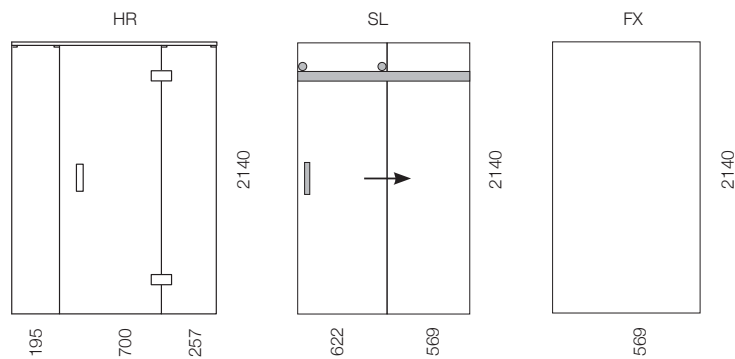

HYMN BASE

Hymn 1200 x 1000

SCREEN OPTIONS

Screens are reversible

EBONY & IVORY