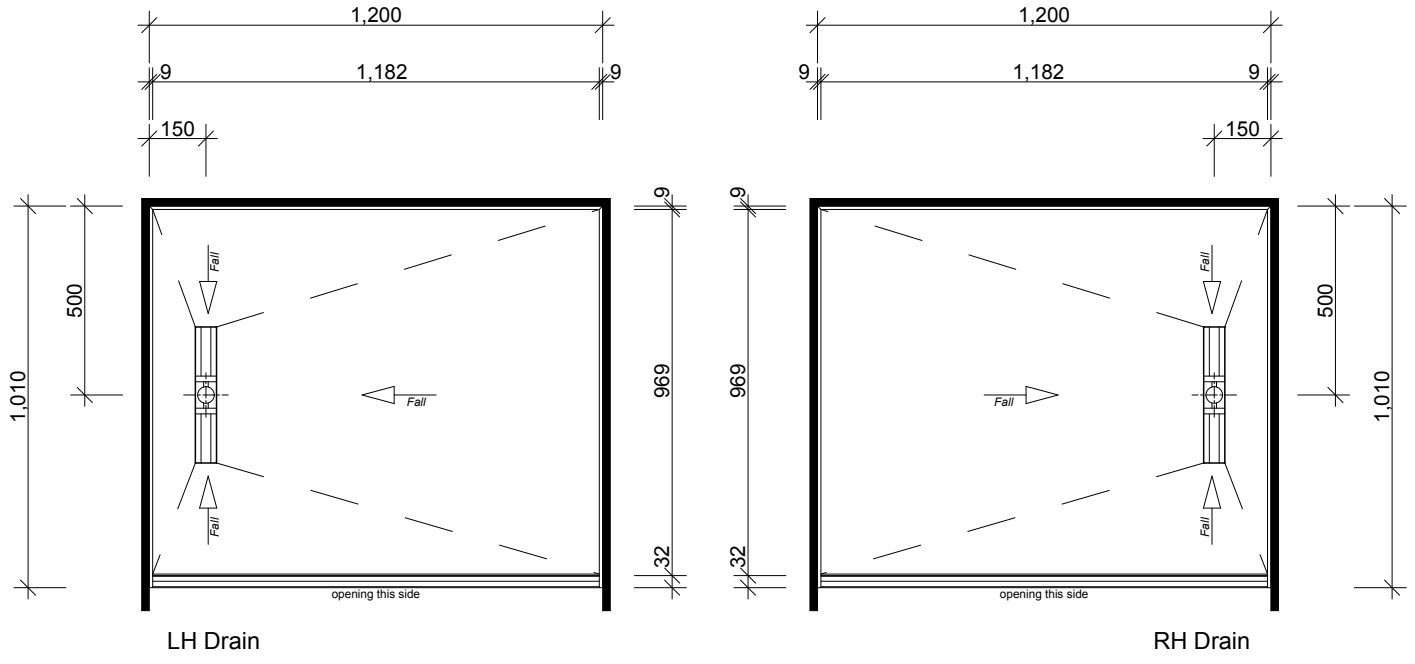

HYMN BASE

Hymn 1200 x 1000

SCREEN OPTIONS

Screens are reversible

EBONY & IVORY