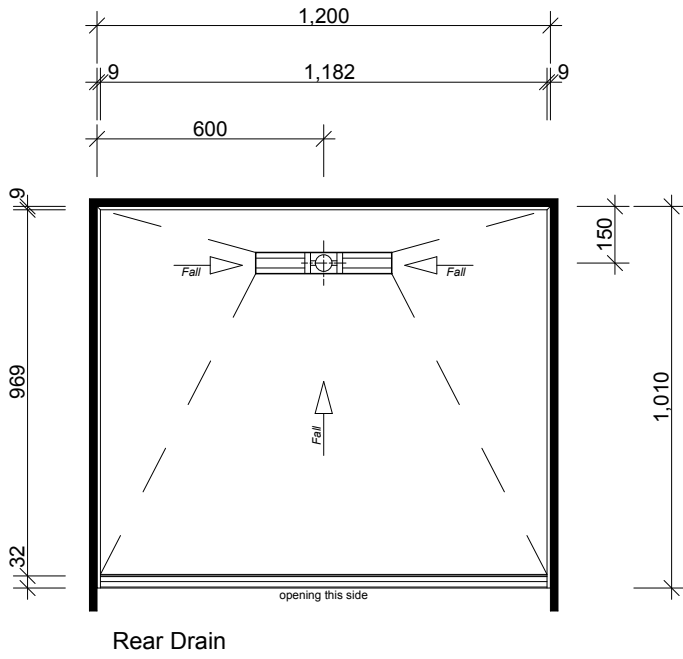

HYMN BASE

Hymn 1200 x 1000

SCREEN OPTIONS

Screens are reversible

EBONY & IVORY