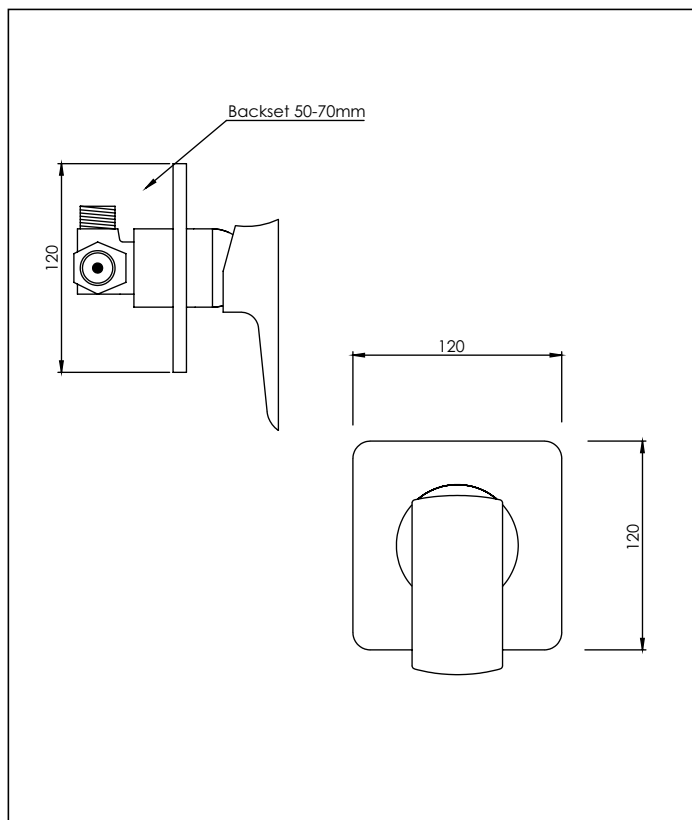

## Shower Mixer

aquatica

**Code: JJ SHM40**

**Finish:** Chrome

**Faceplate:** 120mm x 120mm x 8mm

**Barrel Diameter:** 46mm

**Backset:** Minimum: 50mm  
(mounting board to front of lining) Maximum: 70mm

**Installation Hole Diameter:** Minimum: 47mm  
Maximum: 95mm

**Water Inlets:** 1/2" BSP male

**Water Outlets:** 1/2" BSP male

**Cartridge:** Mondo 40K Flat base

**Feature:** Ball valves on hot and cold inlets allow flow control, especially in unequal pressure systems