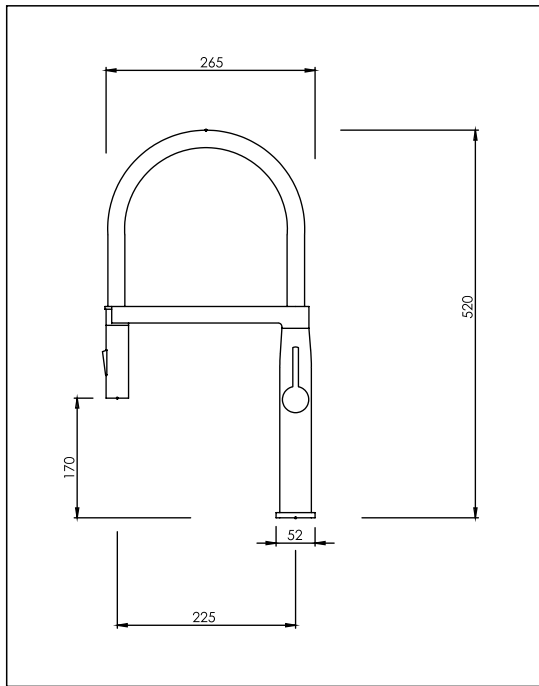

Kuchena

Coiled Sink Mixer

Code: KU SMCOIL BN

Finish: Black / Chrome / Brushed Nickel / Bronze

Spout: Swivel 360°

Handle: 35mm

Pull-out Spray Head: with aerator or Spray (auto return to aerator)

Water Outlet: Standard aerator and parallel spray
Reach: 225mm
Height: 170mm

Stainless Steel Inlet Hoses:

Hot: Size: M10 x 1/2" BSP
Length: 500mm

Cold: Size: M10 x 1/2" BSP
Length: 500mm

Dress Ring: Diameter: 52mm Height: 7mm
O-ring seal
I/D 35; O/D 38 Height: 2.5mm

Mounting Hardware: 32mm brass tube and backnut
2 x M6 locking screw

Installation Hole Diameter: Minimum: 32mm
Maximum: 40mm
Max. bench
thickness: 33mm

Cartridge: W30D Wanhai cartridge

Feature: Magnetic holder for head

Flow rate: Max. hot @35kPa = 2.6 l/min

aquatica

KIWI OWNED COMPANY