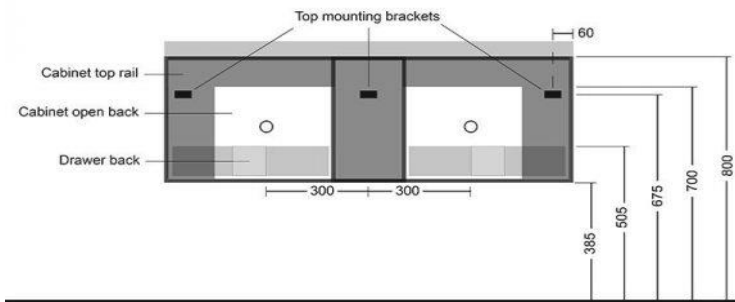

Kzoao 1200 Dual Basin Black Oak Vanity

KZCS1200BLDBL

Kzoao 1200mm Dual Basin Black Oak Vanity Double Waste Cut Out

1200mm black wood grain deep drawer cabinet

Wall hung double drawer cabinet with soft close drawers finished in a black wood grain laminate finish over 'E-ZERO' low formaldehyde emitting MDF

The internals of the cabinet is structured in a way to allow for a dual basin top to be installed on it

Note: The vanity and top are sold separately, if you require both please ensure you add both to your cart

Rear View (KZCS1200_DBL)
1200mm wide x 470mm deep x 415mm high

CARE AND USE

Cabinets

Wood veneers, laminates or lacquered finishes should be regularly wiped clean with non scouring, neutral wash solutions. Never use an abrasive cleaner or petroleum based products.