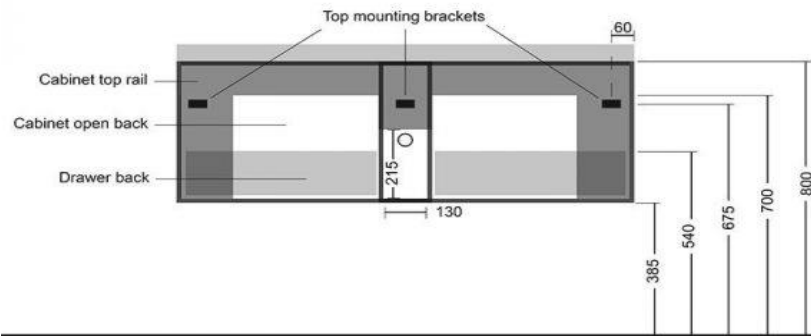

## Kzoao 1200 White Vanity

KZCS1200WH

Kzoao 1200mm White Vanity Single Waste Cut Out

1200mm white lacquered deep drawer cabinet  
 Wall hung double drawer cabinet with soft close drawers  
 finished in a glossy white lacquered paint finish over 'E-ZERO'  
 low formaldehyde emitting MDF

The internals of the cabinet is structured in a way to allow for a  
 single basin top to be installed on it

Note: The vanity and top are sold separately, if you require both  
 please ensure you add both to your cart

**Rear View (KZCS1200)**  
 1200mm wide x 470mm deep x 415mm high