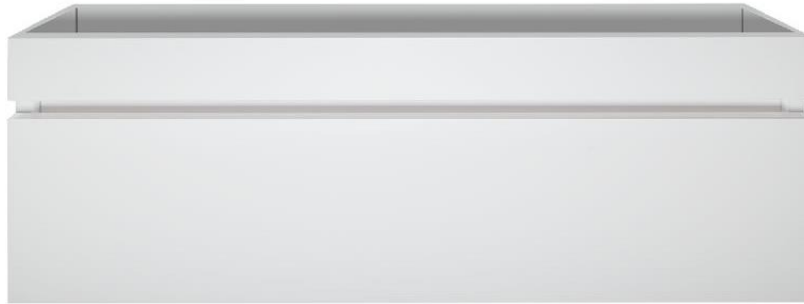

Kzoao 900 White Vanity

KZCS900WH

Kzoao 900mm White Vanity Single Waste Cut Out

900mm white lacquered deep drawer cabinet

Wall hung cabinet with soft close drawers finished in a glossy white lacquered paint finish over 'E-ZERO' low formaldehyde emitting MDF

Note: The vanity and top are sold separately, if you require both please ensure you add both to your cart

Rear View (KZCS900)
900mm wide x 470mm deep x 415mm high

CARE AND USE

Cabinets

Wood veneers, laminates or lacquered finishes should be regularly wiped clean with non scouring, neutral wash solutions. Never use an abrasive cleaner or petroleum based products.