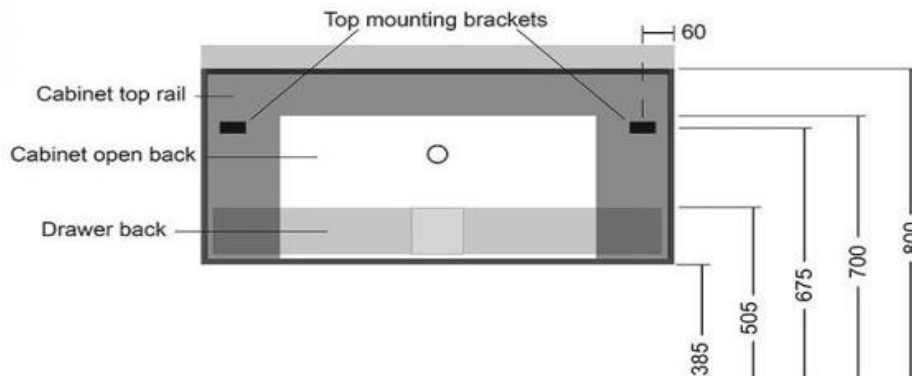

Kzoao 900 White Vanity

KZCS900WH

Kzoao 900mm White Vanity Single Waste Cut Out

900mm white lacquered deep drawer cabinet

Wall hung cabinet with soft close drawers finished in a glossy white lacquered paint finish over 'E-ZERO' low formaldehyde emitting MDF

Note: The vanity and top are sold separately, if you require both please ensure you add both to your cart

Rear View (KZCS900)
900mm wide x 470mm deep x 415mm high

CARE AND USE

Cabinets

Wood veneers, laminates or lacquered finishes should be regularly wiped clean with non scouring, neutral wash solutions. Never use an abrasive cleaner or petroleum based products.