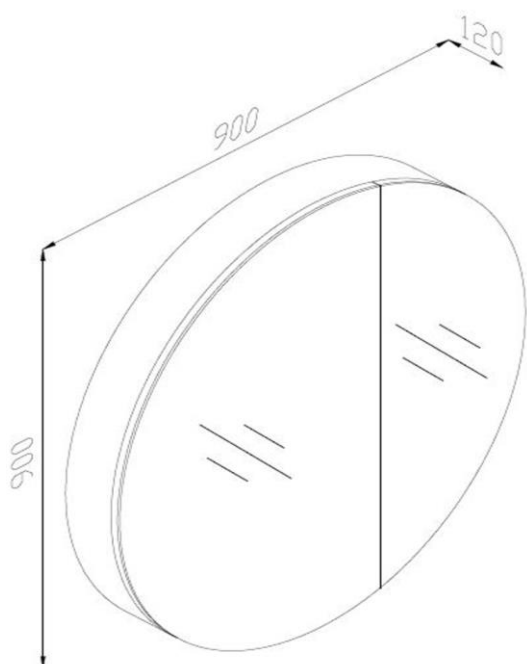

Kzoao 900mm Round Black Mirror Cabinet

KZMGRO900BL

Kzoao 900mm Round Black Mirror Cabinet

900mm wide x 120mm deep mirror cabinet

Features:

- Copper free glass
- Door hinges are strategically positioned to avoid line of sight
- Soft close quick release hinges to assist with the cabinets installation
- Satin Black painted finish
- Cabinets can be simply drilled directly onto the wall, there are pre-drilled holes on the back of the mirror