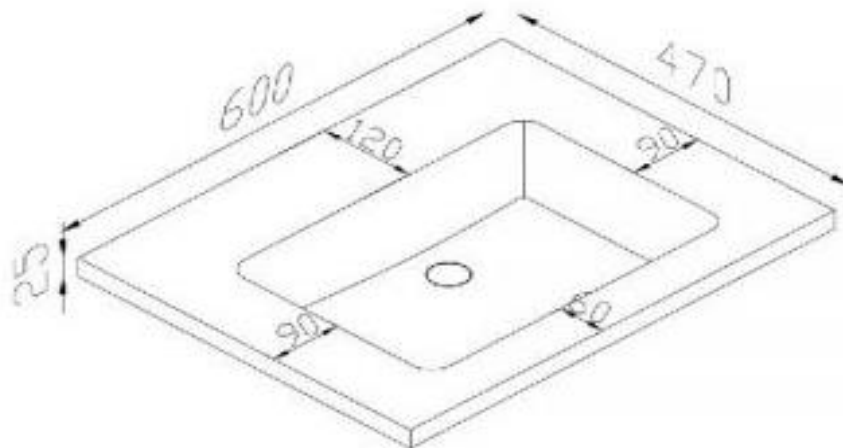

Kzoao 600mm Honed Lexus Top

KZTL600A

Kzoao 600mm Honed Lexus Top Matte White

Kzoao Lexus stone resin single basin top
 Undrilled so can be installed with deck mounted or wall mounted tapware
 In honed matte white finish
 600mm wide x 470mm deep x 25mm thick
 Made from a solid homogeneous composite material which is dimensionally accurate, inert, non toxic, durable and repairable.