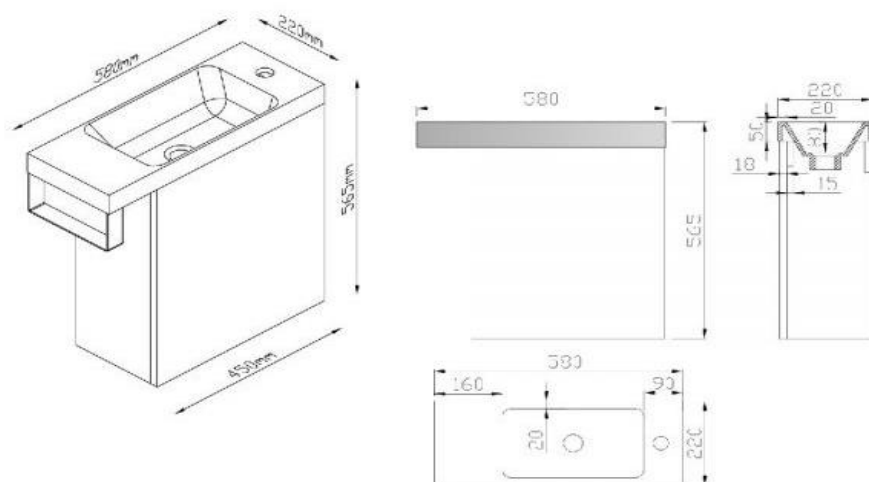

Kzoao Beech Mini WC Set

KZWC550BE

Kzoao Beech Mini WC Set

Wall hung toilet wash basin, beech wood grain cabinet
 Wall hung cabinet with soft close door finished in a beech wood grain laminate finish over 'E-ZERO' low formaldehyde emitting MDF
 Cast stone resin top in glossy white
 Cabinet only 450mm wide x 220mm deep x 565mm high
 Top only 580mm wide x 220mm deep x 50mm high