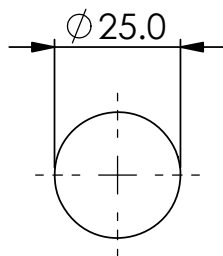

# ASTRO II BATH SPOUT

- 255660 | Chrome
- 255667 | Matte Black
- 255661 | Brushed Nickel
- 255666 | Brushed Brass
- 255669 | Gun Metal

Mounting Hole