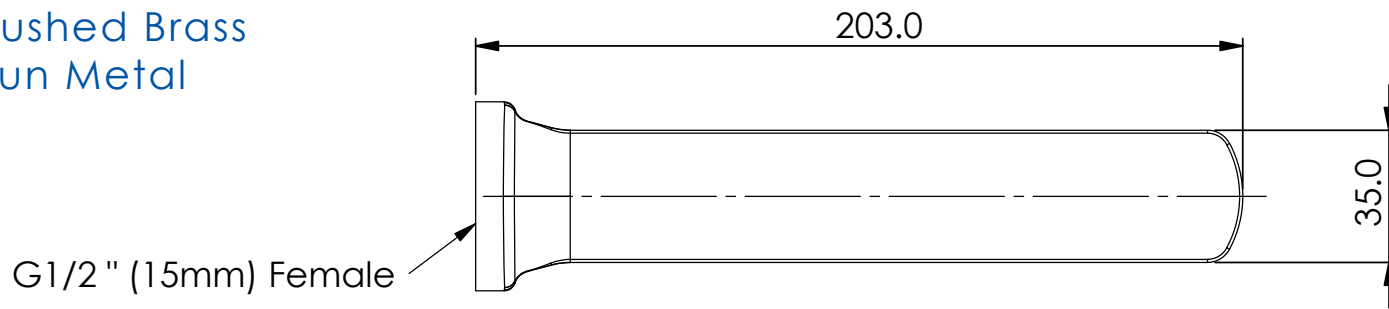

# ASTRO II BATH SPOUT

- 255660 | Chrome
- 255667 | Matte Black
- 255661 | Brushed Nickel
- 255666 | Brushed Brass
- 255669 | Gun Metal

Mounting Hole