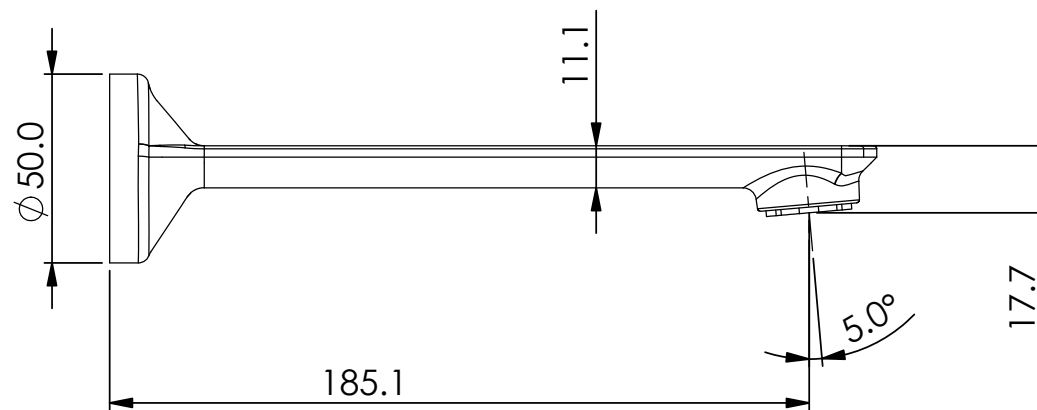

# ASTRO II BATH SPOUT

- 255660 | Chrome
- 255667 | Matte Black
- 255661 | Brushed Nickel
- 255666 | Brushed Brass
- 255669 | Gun Metal

Mounting Hole