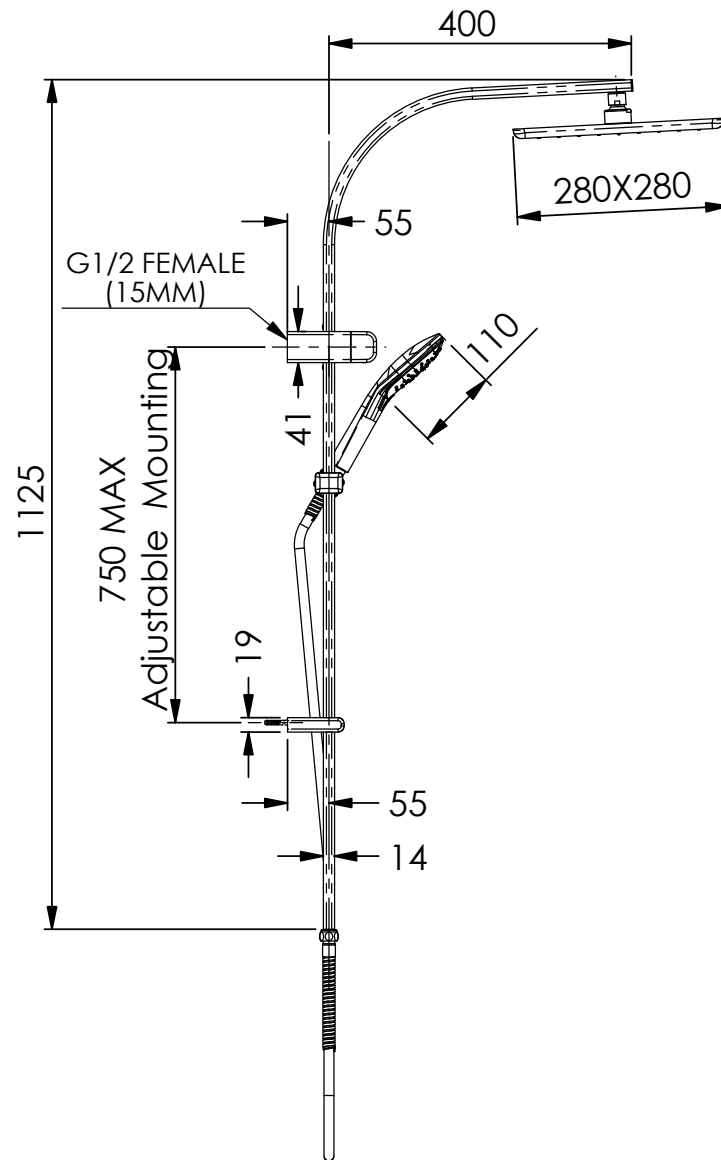

SWEPT AIRFLO™ TWIN RAIL SHOWER

- 186900 | Chrome
- 186901 | Brushed Nickel
- 186907 | Matte Black

NZ: 0800 655 455 | nzsales@greenstapware.com
AU: 1800 244 992 | aussales@greenstapware.com

TAPWARE