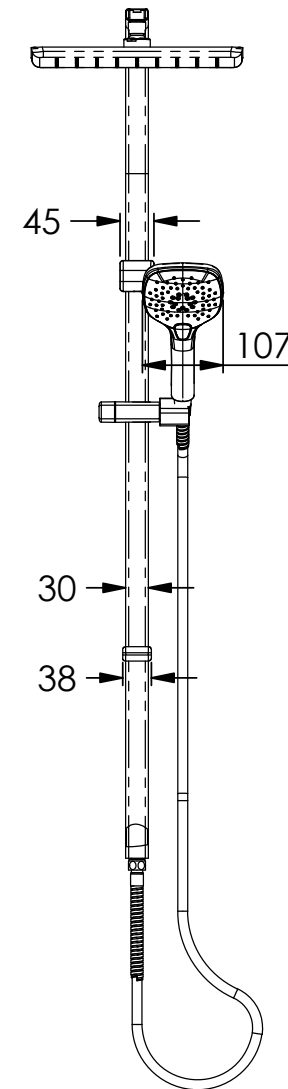

SWEPT AIRFLO™ TWIN RAIL SHOWER

- 186900 | Chrome
- 186901 | Brushed Nickel
- 186907 | Matte Black

NZ: 0800 655 455 | nzsales@greenstapware.com
AU: 1800 244 992 | aussales@greenstapware.com

TAPWARE