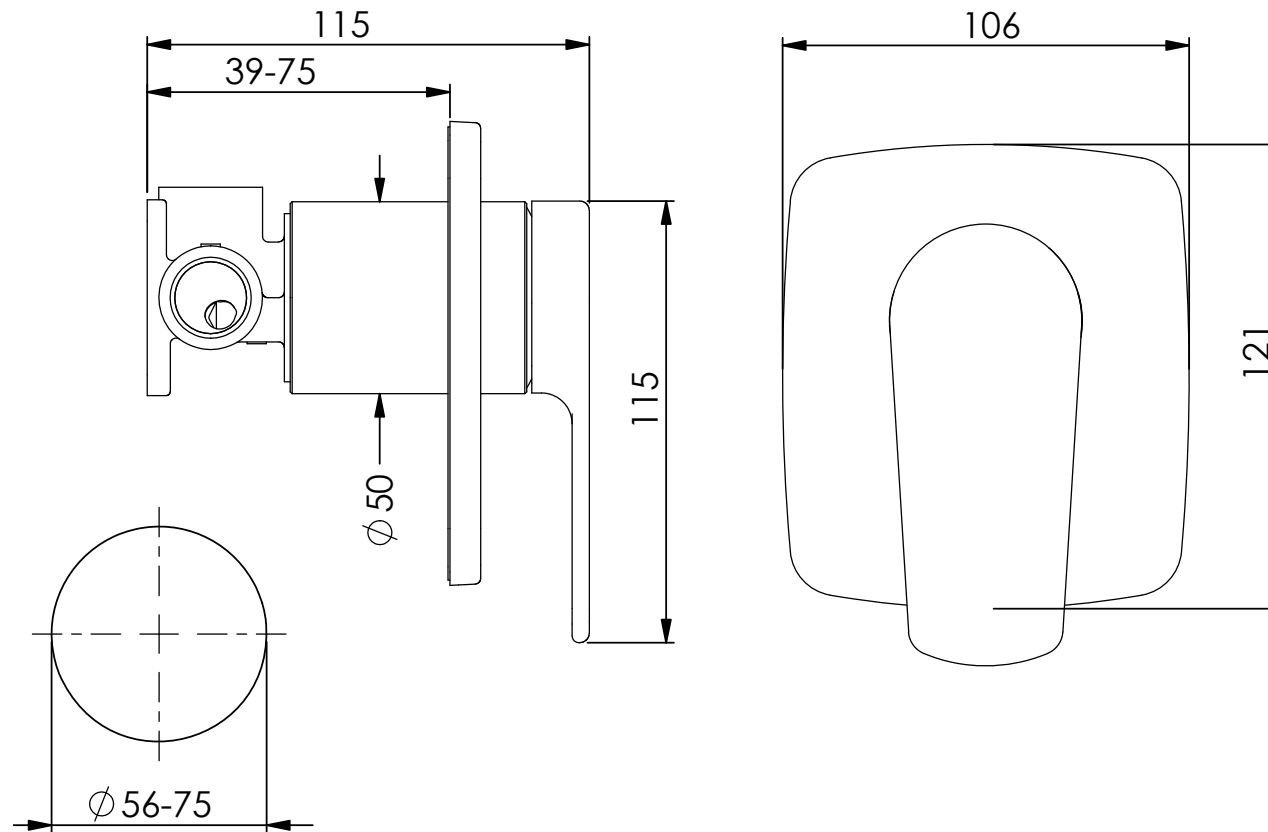

# VANTAGE SHOWER MIXER - SQUARE

NZ | 19714070

Mounting Hole