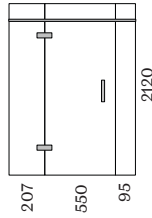

Rome

Screen Options

HZ
Hinged Door

HR
Hinged Door

All 3 Wall Screens are reversible