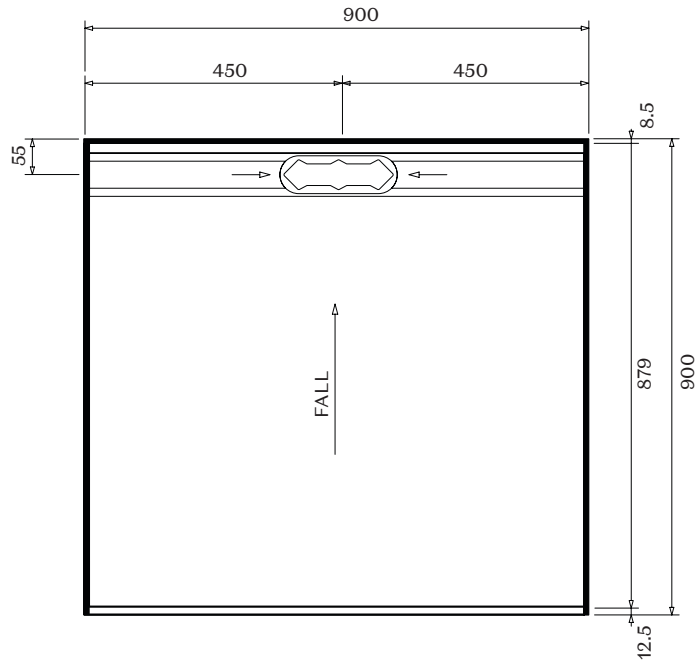

Rome

Screen Options

HZ
Hinged Door

HR
Hinged Door

All 3 Wall Screens are reversible