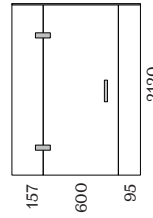

Rome

Screen Options

HZ
Hinged Door

HR
Hinged Door

All 3 Wall Screens are reversible