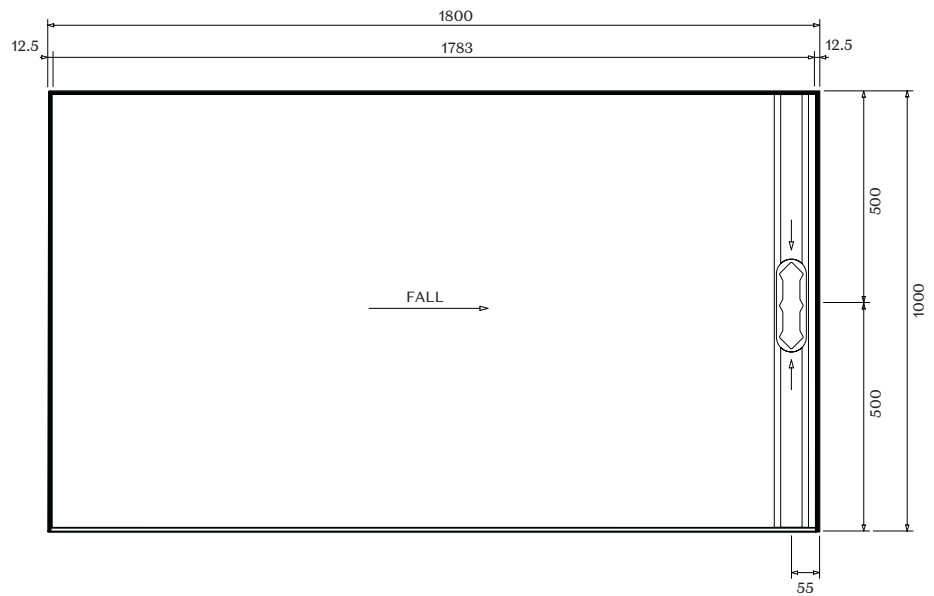

Seattle Back Drain

Seattle LH Drain

Seattle RH Drain

Screen Options

HZ Hinged Door

SL Sliding Door

FX Fixed Panel

HR Hinged Door

All 3 Wall Screens are reversible