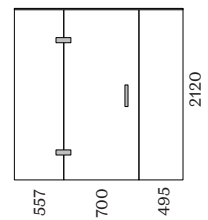

Seattle Back Drain

Seattle LH Drain

Seattle RH Drain

Screen Options

HZ Hinged Door

SL Sliding Door

FX Fixed Panel

HR Hinged Door

All 3 Wall Screens are reversible