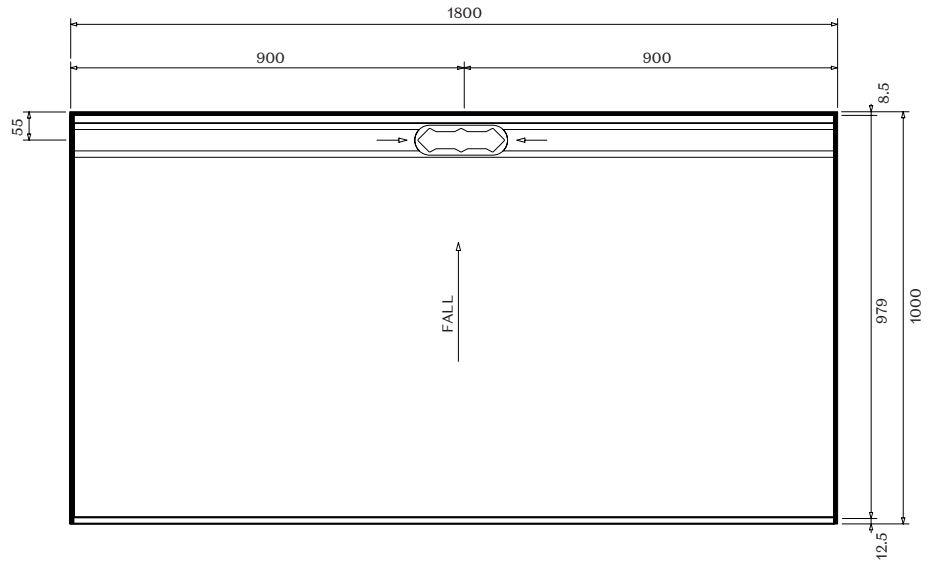

Seattle Back Drain

Seattle LH Drain

Seattle RH Drain

Screen Options

HZ Hinged Door

SL Sliding Door

FX Fixed Panel

HR Hinged Door

All 3 Wall Screens are reversible