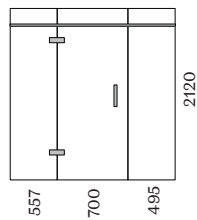

Seattle Back Drain

Seattle LH Drain

Seattle RH Drain

Screen Options

HZ Hinged Door

SL Sliding Door

FX Fixed Panel

HR Hinged Door

All 3 Wall Screens are reversible