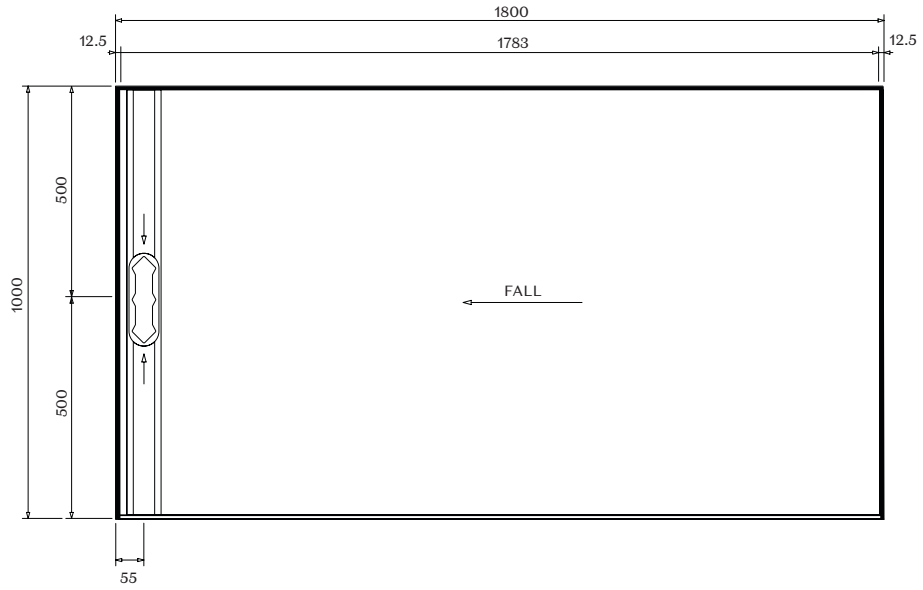

Seattle Back Drain

Seattle LH Drain

Seattle RH Drain

Screen Options

HZ Hinged Door

SL Sliding Door

FX Fixed Panel

HR Hinged Door

All 3 Wall Screens are reversible