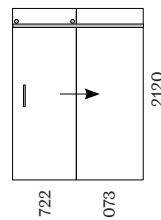

Seattle Back Drain

Seattle LH Drain

Seattle RH Drain

Screen Options

HZ Hinged Door

SL Sliding Door

FX Fixed Panel

HR Hinged Door

All 3 Wall Screens are reversible