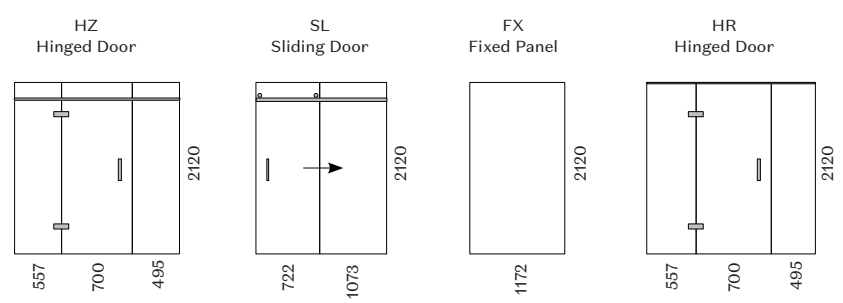

Tokyo Back Drain

Tokyo LH Drain

Tokyo RH Drain

Screen Options

All 3 Wall Screens are reversible