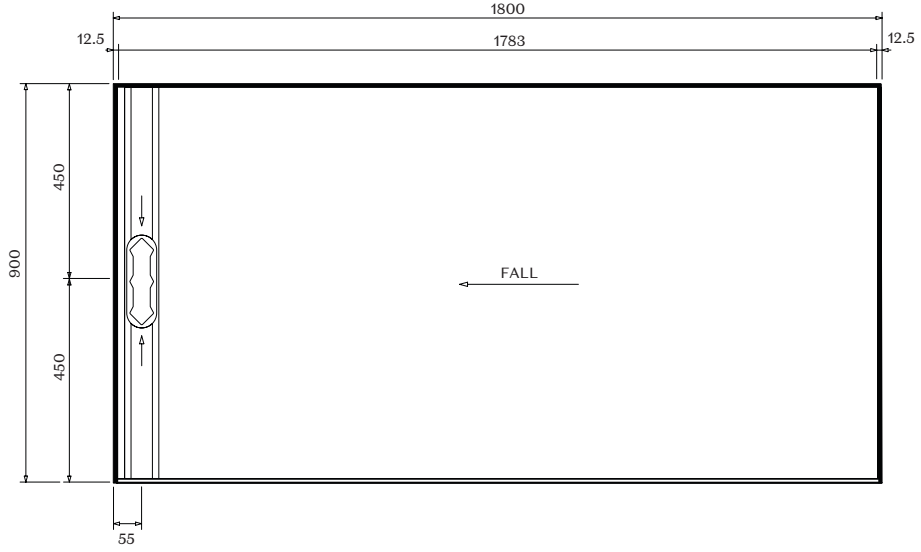

Tokyo Back Drain

Tokyo LH Drain

Tokyo RH Drain

Screen Options

All 3 Wall Screens are reversible