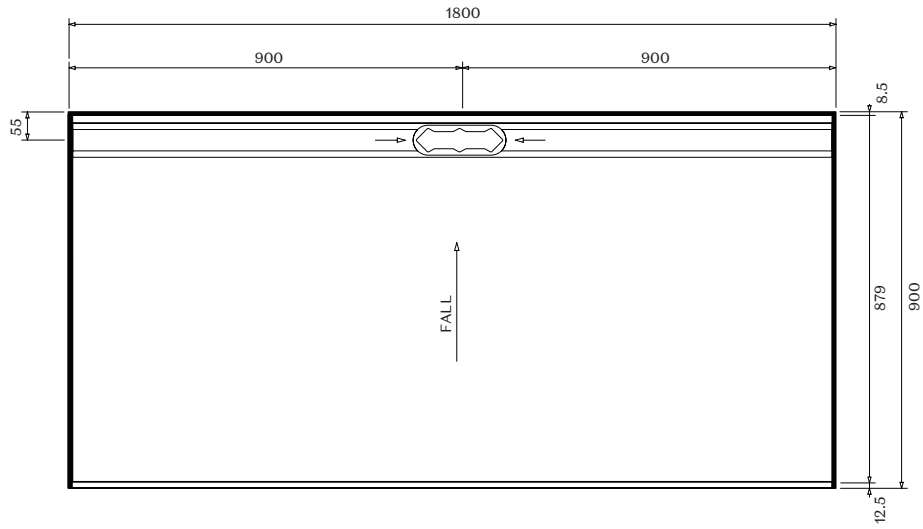

Tokyo Back Drain

Tokyo LH Drain

Tokyo RH Drain

Screen Options

All 3 Wall Screens are reversible