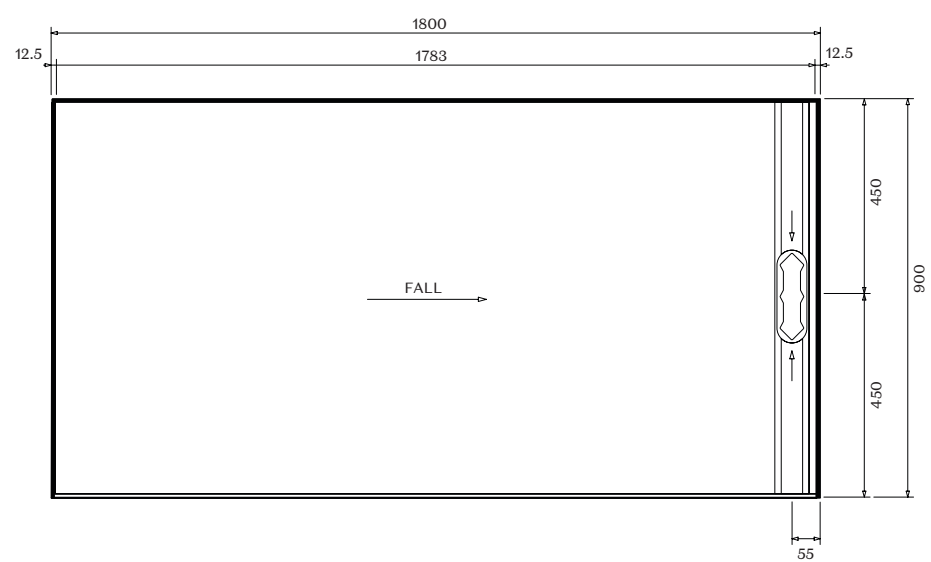

Tokyo Back Drain

Tokyo LH Drain

Tokyo RH Drain

Screen Options

All 3 Wall Screens are reversible