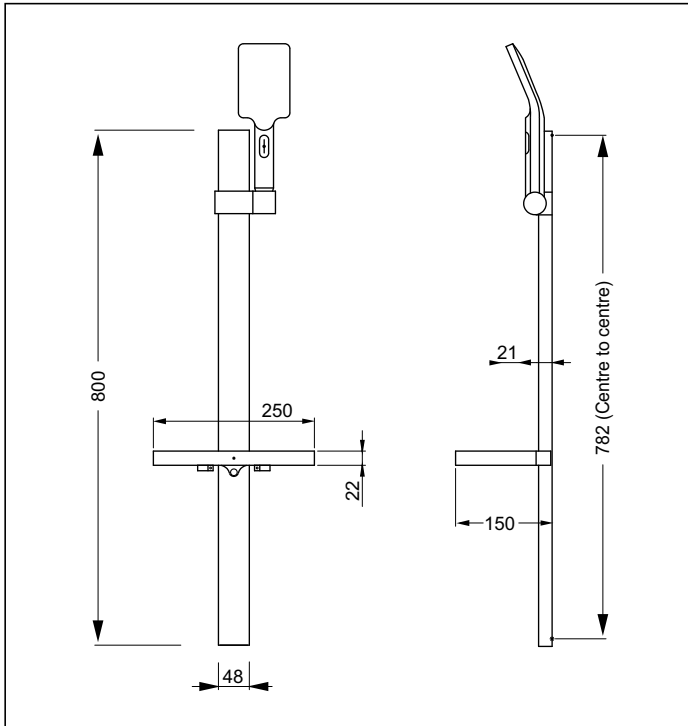

Mia

Multi Spray Hand Slide Shower Set Black

aquatica

Code: **MI MSHSS LUX BLK**
MI MSHSS LUX
MI MSHSS LUX BM
MI MSHSS LUX WM
MI MSHSS LUX WD

Code: **MI MSH BLK**
MI MSH
MI MSH BM
MI MSH WM
MI MSH WD

Finish: Black Powder Coat / Chrome / Black Marble / White Marble / Wood

Rail Construction: Powder coated Brass

Clamp: Press to release

Length: 800mm fixed

Spray Hose: Construction: Black PVC / Chrome

Length: 1.5m

Spray Head: Multi Spray, Black ABS plastic / Chrome

Spray Functions: Standard Spray, Mist Spray, Standard + Mist

Standard Spray pattern: 95 x 60mm at head, 180 x 130mm at 0.5m from head

Wall Elbow: Black square 55 x 55mm by 35mm high / or standard luxury wall elbow

Inlet: 1/2" BSP Male, Spigot fitting

Outlet: 1/2" BSP Male

Soap Dish: 250 x 123mm, with 2 removable inserts (adjust to level with levelling screws)

Installation: Install lower screw

Slide rail on to screw

Install top screw through rail

Replace screw cover cap and end caps

Install wall elbows

Fit hose and head

Flow: 9 litre/min PCW (best fitted between wall elbow and hose)

Max Flow at 35kPa, 3.6 litres/min

Features: As the rail sits hard against wall for its full length, it can cover previous mounting holes

Note: 2 year warranty on powder coated finishes

Suitable for mains pressure only

Recommended Operational Pressure Range: 150 - 600 kPa

Maximum Operating Temp: 80°C Never to Exceed: 1000 kPa

KIWI OWNED COMPANY

NZ • DESIGNED
• ASSEMBLED
• TESTED

Aquatica NZ Limited

9 Saunders Place,
Avondale, Auckland.

Tel: 09-828 2068,

Fax: 09-828 2069

Email: info@aquatica.co.nz

or visit our website:

www.aquatica.co.nz

© copyright Aquatica 2019