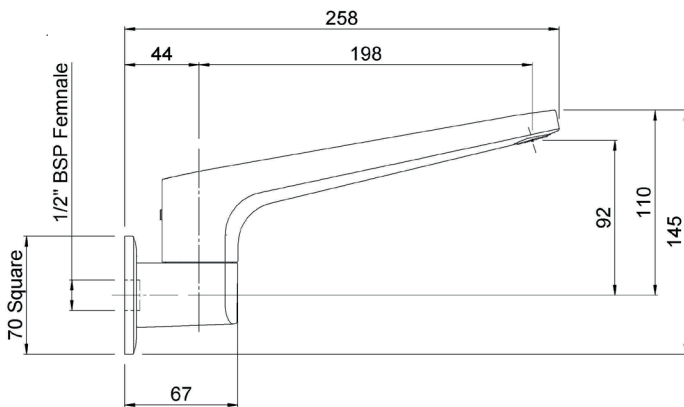

WAIPORI SWIVEL SPOUT

Also available in
MATTE BLACK FINISH
WASPBTBKB

CONSTRUCTION: Brass body

CLASSIFICATION: Suitable for all pressure systems

PIPE CONNECTION: 1/2" BSP Female

WORKING PRESSURE: 35 - 500kPa

DIMENSIONS FOR FITTING: 200mm centre projection

OPERATING TEMPERATURE: 5 °C - 80 °C

- Quick fit adaptor included
- Slim stream shape aerator with directional swivel
- DR brass body for greater durability and safe water
- Flexibility with a swivel spout design