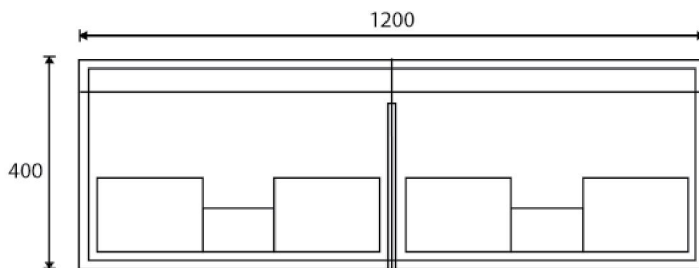

SPECIFICATION SHEET

**Kolum 1200 Wall Hung Vanity**

(see page 2 for the basin)

Product: Kolum 1200 Wall Hung Vanity  
 Vanity Size: H420 X W1200 X D465  
 Cabinet Size: H400 X W1190 X D455  
 Cabinet Material: Gloss White Moisture resistant board  
 Colour Timble Veneer On Durable Plywood

## Standard 1200 Double Basin

Product: Standard 1200 Double Basin  
Code: 4235  
Basin Size: W1210 (±5) X D465  
Material: Vireous China

\*Disclaimer: Measurements are nominal. Tapware & Wastes are for display only.