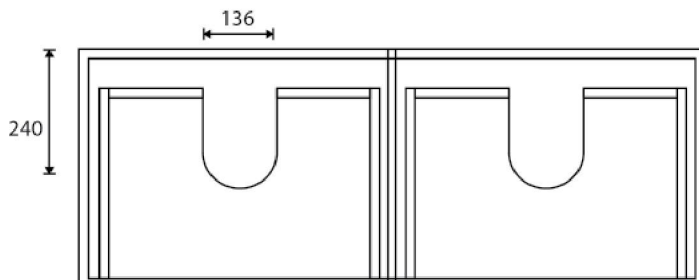

SPECIFICATION SHEET

**Kolum 1200 Wall Hung Vanity**

(see page 2 for the basin)

Product: Kolum 1200 Wall Hung Vanity  
 Vanity Size: H420 X W1200 X D465  
 Cabinet Size: H400 X W1190 X D455  
 Cabinet Material: Gloss White Moisture resistant board  
 Colour Timble Veneer On Durable Plywood

## Standard 1200 Double Basin

Product: Standard 1200 Double Basin  
Code: 4235  
Basin Size: W1210 (±5) X D465  
Material: Vireous China

\*Disclaimer: Measurements are nominal. Tapware & Wastes are for display only.