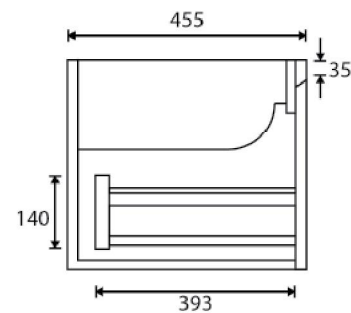

SPECIFICATION SHEET

**Kolum 1200 Wall Hung Vanity**

(see page 2 for the basin)

Product: Kolum 1200 Wall Hung Vanity  
 Vanity Size: H420 X W1200 X D465  
 Cabinet Size: H400 X W1190 X D455  
 Cabinet Material: Gloss White Moisture resistant board  
 Colour Timble Veneer On Durable Plywood

## Standard 1200 Double Basin

Product: Standard 1200 Double Basin  
Code: 4235  
Basin Size: W1210 (±5) X D465  
Material: Vireous China

\*Disclaimer: Measurements are nominal. Tapware & Wastes are for display only.