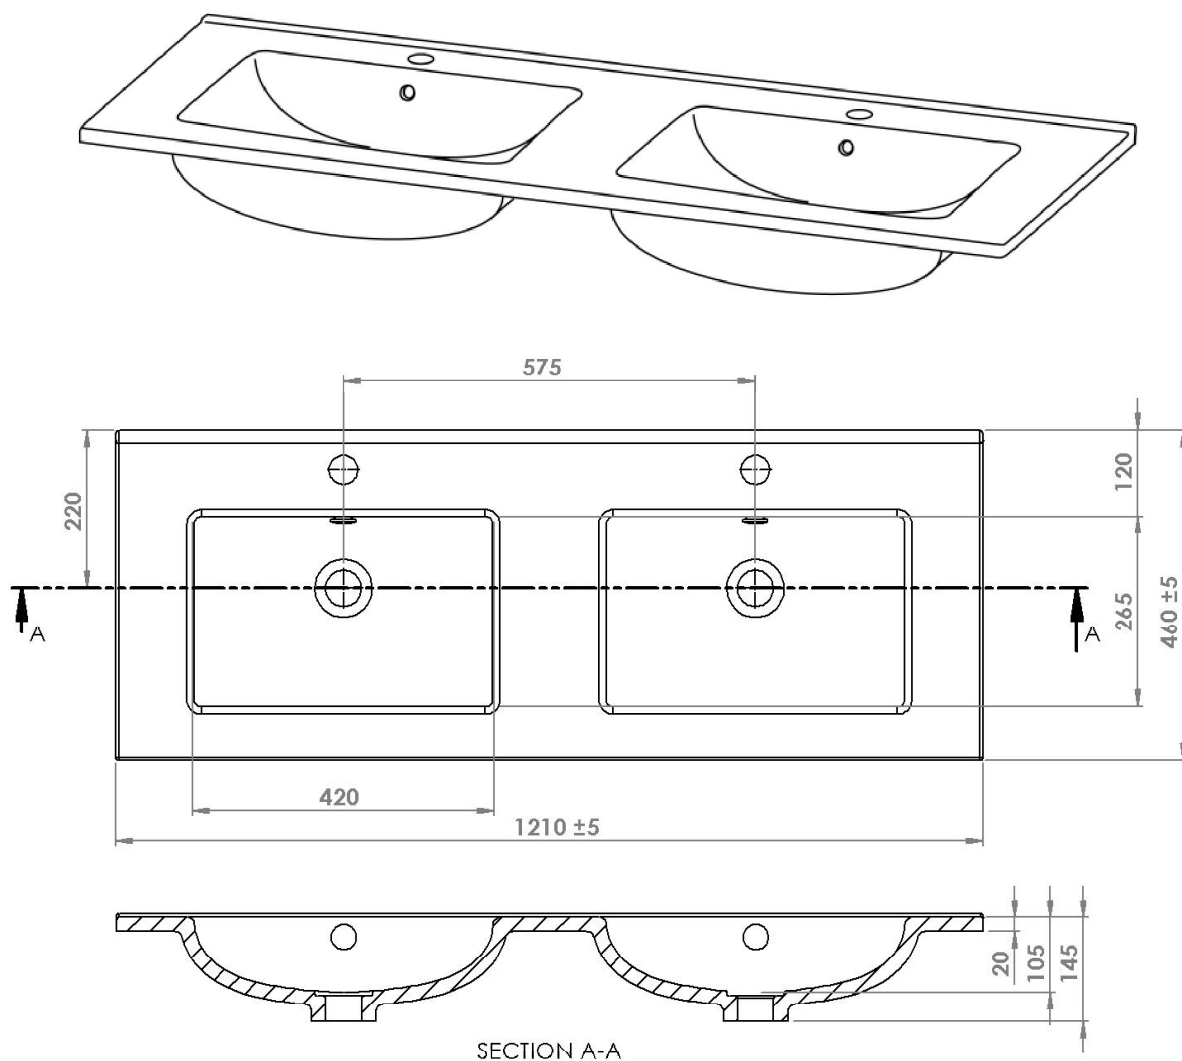

SPECIFICATION SHEET

**Kolum 1200 Wall Hung Vanity**

(see page 2 for the basin)

Product: Kolum 1200 Wall Hung Vanity  
 Vanity Size: H420 X W1200 X D465  
 Cabinet Size: H400 X W1190 X D455  
 Cabinet Material: Gloss White Moisture resistant board  
 Colour Timble Veneer On Durable Plywood

## Standard 1200 Double Basin

Product: Standard 1200 Double Basin  
Code: 4235  
Basin Size: W1210 (±5) X D465  
Material: Vireous China

\*Disclaimer: Measurements are nominal. Tapware & Wastes are for display only.