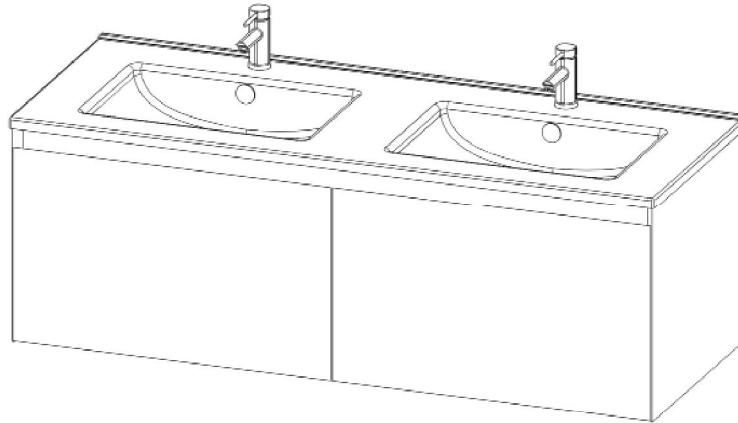

SPECIFICATION SHEET

**Kolum 1200 Wall Hung Vanity**

(see page 2 for the basin)

Product: Kolum 1200 Wall Hung Vanity  
 Vanity Size: H420 X W1200 X D465  
 Cabinet Size: H400 X W1190 X D455  
 Cabinet Material: Gloss White Moisture resistant board  
 Colour Timble Veneer On Durable Plywood

## Standard 1200 Double Basin

Product: Standard 1200 Double Basin  
Code: 4235  
Basin Size: W1210 (±5) X D465  
Material: Vireous China

\*Disclaimer: Measurements are nominal. Tapware & Wastes are for display only.