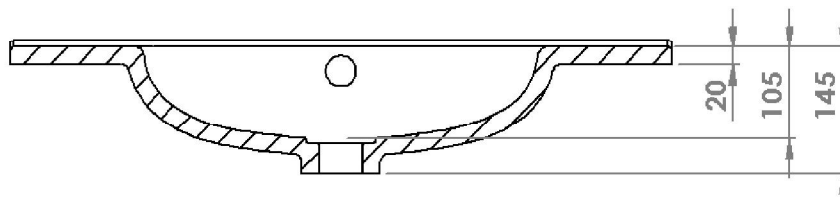

SPECIFICATION SHEET

Kolum 750 Wall Hung Vanity

(see page 2 for the standard basin)

Product:	Kolum 750 Wall Hung Vanity			
Vanity Size:	H420 X W750 X D465			
Cabinet Size:	H400 X W740 X D455			
Cabinet Material:	Gloss White	Moisture resistant board MRF		
	Colour	Timble Veneer On Durable Plywood		
Colour / Code:	8530	8500	8502	8504
				
	Gloss White	American Walnut	Dark Oak	Washed Oak

*Disclaimer: Measurements are nominal. Tapware & Wastes are for display only.

@ 2016 Newtech. All rights reserved.

SPECIFICATION SHEET

Standard 750 Basin

Product: Standard 750 Basin
Code: 4220
Basin Size: W760 (±5) X D465
Material: Vitreous China

*Disclaimer: Measurements are nominal. Tapware & Wastes are for display only.

© 2016 Newtech. All rights reserved.