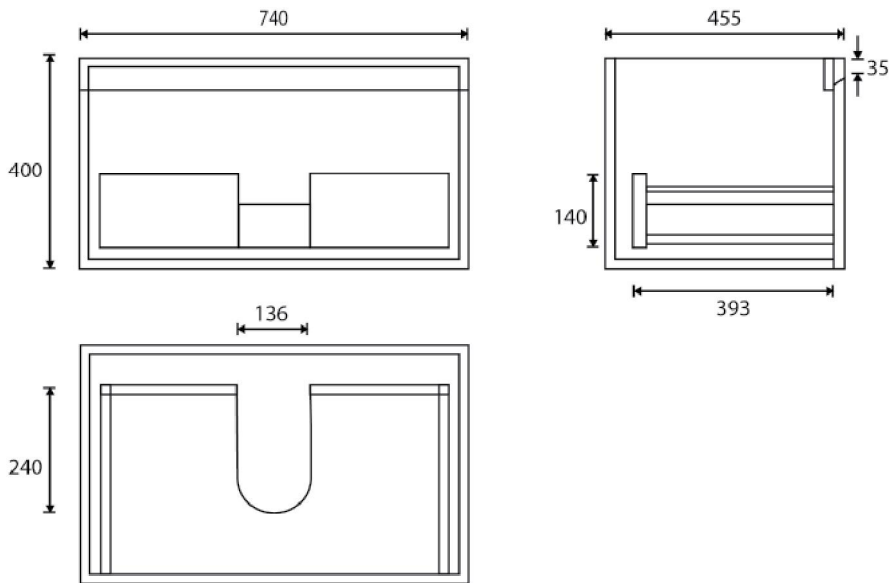

SPECIFICATION SHEET

Kolum 750 Wall Hung Vanity

(see page 2 for the standard basin)

Product:	Kolum 750 Wall Hung Vanity			
Vanity Size:	H420 X W750 X D465			
Cabinet Size:	H400 X W740 X D455			
Cabinet Material:	Gloss White	Moisture resistant board MRF		
	Colour	Timble Veneer On Durable Plywood		
Colour / Code:	8530	8500	8502	8504
				
	Gloss White	American Walnut	Dark Oak	Washed Oak

*Disclaimer: Measurements are nominal. Tapware & Wastes are for display only.

@ 2016 Newtech. All rights reserved.

SPECIFICATION SHEET

Standard 750 Basin

Product: Standard 750 Basin
Code: 4220
Basin Size: W760 (±5) X D465
Material: Vitreous China

*Disclaimer: Measurements are nominal. Tapware & Wastes are for display only.

© 2016 Newtech. All rights reserved.