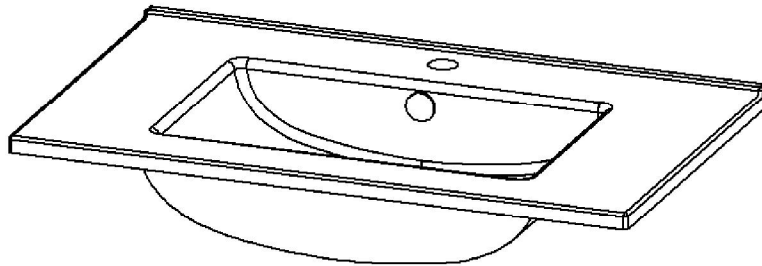

SPECIFICATION SHEET

Kolum 750 Wall Hung Vanity

(see page 2 for the standard basin)

Product:	Kolum 750 Wall Hung Vanity			
Vanity Size:	H420 X W750 X D465			
Cabinet Size:	H400 X W740 X D455			
Cabinet Material:	Gloss White	Moisture resistant board MRF		
	Colour	Timble Veneer On Durable Plywood		
Colour / Code:	8530	8500	8502	8504
				
	Gloss White	American Walnut	Dark Oak	Washed Oak

*Disclaimer: Measurements are nominal. Tapware & Wastes are for display only.

@ 2016 Newtech. All rights reserved.

SPECIFICATION SHEET

Standard 750 Basin

Product: Standard 750 Basin
Code: 4220
Basin Size: W760 (±5) X D465
Material: Vitreous China

*Disclaimer: Measurements are nominal. Tapware & Wastes are for display only.

© 2016 Newtech. All rights reserved.