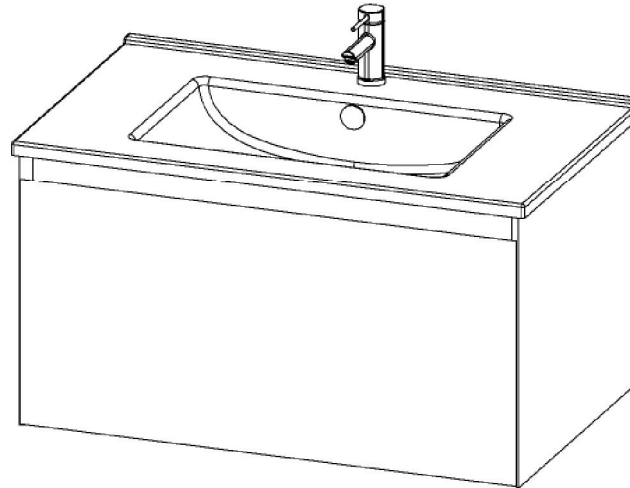

SPECIFICATION SHEET

Kolum 750 Wall Hung Vanity

(see page 2 for the standard basin)

Product:	Kolum 750 Wall Hung Vanity			
Vanity Size:	H420 X W750 X D465			
Cabinet Size:	H400 X W740 X D455			
Cabinet Material:	Gloss White	Moisture resistant board MRF		
	Colour	Timble Veneer On Durable Plywood		
Colour / Code:	8530	8500	8502	8504
				
	Gloss White	American Walnut	Dark Oak	Washed Oak

*Disclaimer: Measurements are nominal. Tapware & Wastes are for display only.

@ 2016 Newtech. All rights reserved.

SPECIFICATION SHEET

Standard 750 Basin

Product: Standard 750 Basin
Code: 4220
Basin Size: W760 (±5) X D465
Material: Vitreous China

*Disclaimer: Measurements are nominal. Tapware & Wastes are for display only.

© 2016 Newtech. All rights reserved.