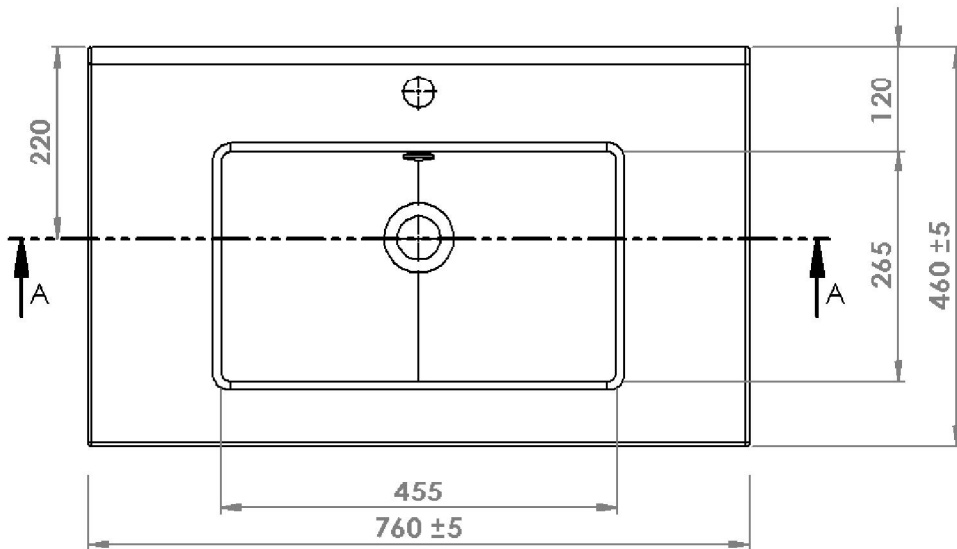

SPECIFICATION SHEET

Kolum 750 Wall Hung Vanity

(see page 2 for the standard basin)

Product:	Kolum 750 Wall Hung Vanity			
Vanity Size:	H420 X W750 X D465			
Cabinet Size:	H400 X W740 X D455			
Cabinet Material:	Gloss White	Moisture resistant board MRF		
	Colour	Timble Veneer On Durable Plywood		
Colour / Code:	8530	8500	8502	8504
				
	Gloss White	American Walnut	Dark Oak	Washed Oak

*Disclaimer: Measurements are nominal. Tapware & Wastes are for display only.

@ 2016 Newtech. All rights reserved.

SPECIFICATION SHEET

Standard 750 Basin

Product: Standard 750 Basin
Code: 4220
Basin Size: W760 (±5) X D465
Material: Vitreous China

*Disclaimer: Measurements are nominal. Tapware & Wastes are for display only.

© 2016 Newtech. All rights reserved.