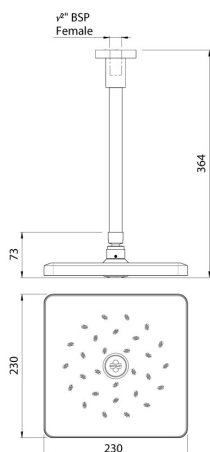

Satinjet® SQUARE OVERHEAD DRENCHER

Satinjet®. The unmistakable feeling of 300,000 droplets per second.

Unlike conventional showers, Satinjet uses unique twin-jet technology to create optimum water droplet size and pressure, with over 300,000 droplets per second providing greater warmth and coverage. The result is an immersive, full-body experience.

CONSTRUCTION: Brass arm

CLASSIFICATION: Suitable for **all** pressure systems

INLET CONNECTIONS: 1/2" BSP Female

WORKING PRESSURE: 35 - 500kPa

OPERATING TEMPERATURE: 5 °C - 70 °C

WATERFLOW RATE: 8.5 l/m - 11.0 l/m

- 230mm square overhead drencher with Satinjet spray
- 320mm ceiling mounted arm
- Easy to clean faceplate
- Optimised at 9.0 l/m
- 3 star WELS rated on mains pressure (8.5 l/m)
- 2 star WELS rated on low pressure (11.0 l/m)