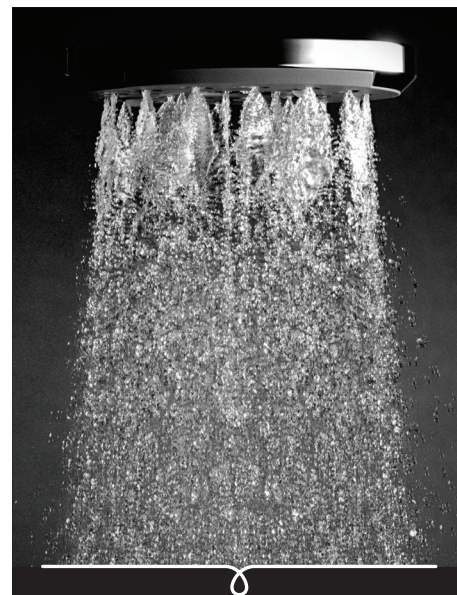

Satinjet® SQUARE OVERHEAD DRENCHER

Satinjet®. The unmistakable feeling of 300,000 droplets per second.

Unlike conventional showers, Satinjet uses unique twin-jet technology to create optimum water droplet size and pressure, with over 300,000 droplets per second providing greater warmth and coverage. The result is an immersive, full-body experience.

CONSTRUCTION: Brass arm

CLASSIFICATION: Suitable for **all** pressure systems

INLET CONNECTIONS: 1/2" BSP Female

WORKING PRESSURE: 35 - 500kPa

OPERATING TEMPERATURE: 5 °C - 70 °C

WATERFLOW RATE: 8.5 l/m - 11.0 l/m

- 230mm square overhead drencher with Satinjet spray
- 320mm ceiling mounted arm
- Easy to clean faceplate
- Optimised at 9.0 l/m
- 3 star WELS rated on mains pressure (8.5 l/m)
- 2 star WELS rated on low pressure (11.0 l/m)