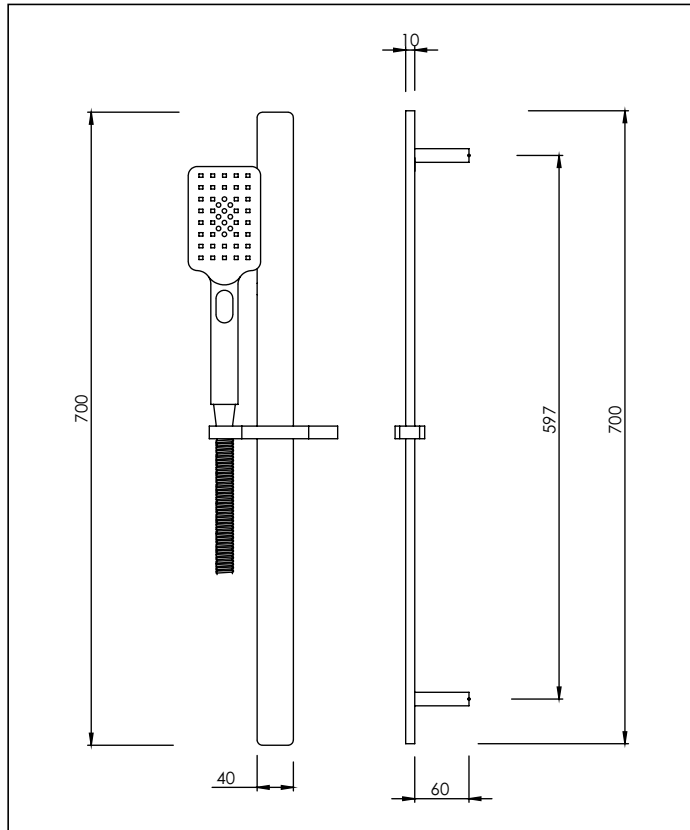

## Multi Spray Handshower Set Separate Elbow Square

<b>Code:</b> PR MSHSS CH SE SQ	<b>PR MSHSS BLK SE SQ</b>	<b>PR MSHSS BN SE SQ</b>	<b>PR MSHSS GM SE SQ</b>
<b>Code:</b> MI MSH CH (head only)	<b>MI MSH BLK (head only)</b>	<b>MI MSH BN (head only)</b>	<b>MI MSH GM (head only)</b>
<b>Finish:</b> Chrome	Black	Brushed-Nickel	Gun Metal

**Rail:** Rectangular Profile: 10mm x 40mm  
 Length: 700mm  
 Powder coated brass  
 Clamp: Twist to lock/unlock Clamp is also reversible  
 Centre to centre: 597mm

**Foot Print:** 40mm (w) x 15mm (h)

**Shower Head:** Multi spray  
 Push: Standard spray, Mist, Standard spray + Mist  
 Spray pattern: @ head = Rectangular 95mm x 60mm  
 @ 1/2m = Rectangular 180mm x 130mm

**Spray Hose Construction:** Metal: Coloured  
 Narrow Bore Hose  
 Length: 1.5m  
 Swivel Fitting

**Wall Elbow:** 1/2" BSP female inlet. Coloured Elbow 40mm (w) x 40mm (h) x 37mm (d)

**Water Inlet and Mounting:** 1/2" BSP male outlet required from wall for fitting wall elbow  
 Installation Diameter: Minimum: 22mm  
 Maximum: 32mm