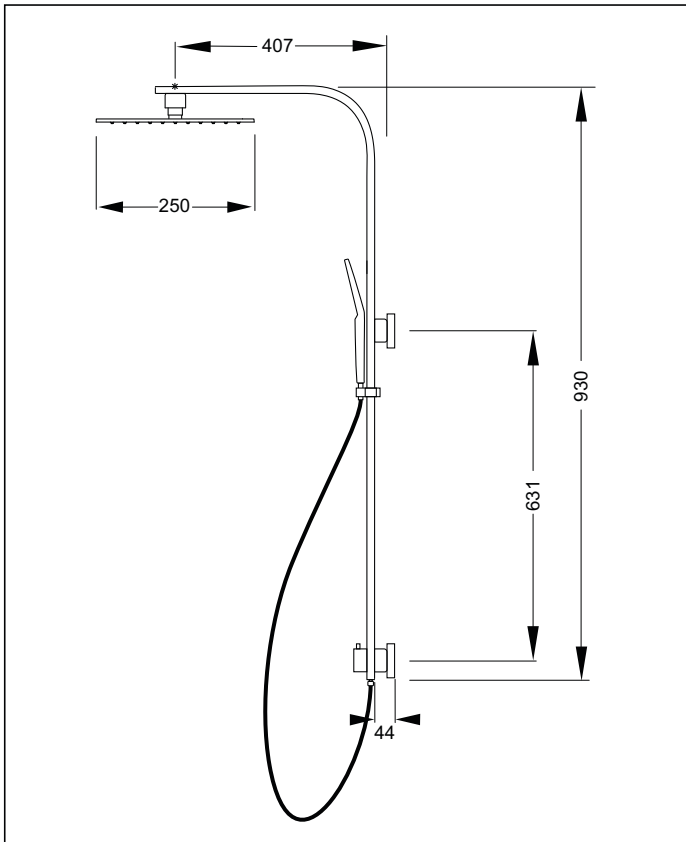

Prestigio

Shower Centre

aquatica 

Code: PR SHC SQ | PR SHC SQ BN | PR SHC SQ GM | PR SHC SQ BLK
Finish: Chrome | Brushed Nickel | Gunmetal | Powder Coated Black

Rail: Rectangular 50 X 15mm
 Height Total: 930mm
 Brass with Chrome coating
 Clamp: Twist to lock
 Centre to centre: 631

Divertor: Twist to divert

End posts: Ø35mm with 50mm covers

Rain head: Single spray square 250mm x 250mm
 Standard spray pattern

Shower Head: Multi spray
 Press button to switch spray functions: Standard, mist and combined
 Size: 125mm diameter

Spray Hose: Coloured PVC narrow bore
 Length: 1.5m
 Swivel

Wall elbow: Built into lower mounting point with 1/2" BSP female inlet

Flow control: 2x PCW 9 l/min ± 10% nominal flow from 100 kPa onwards

Notes: Requires a shower mixer
 No soap dish