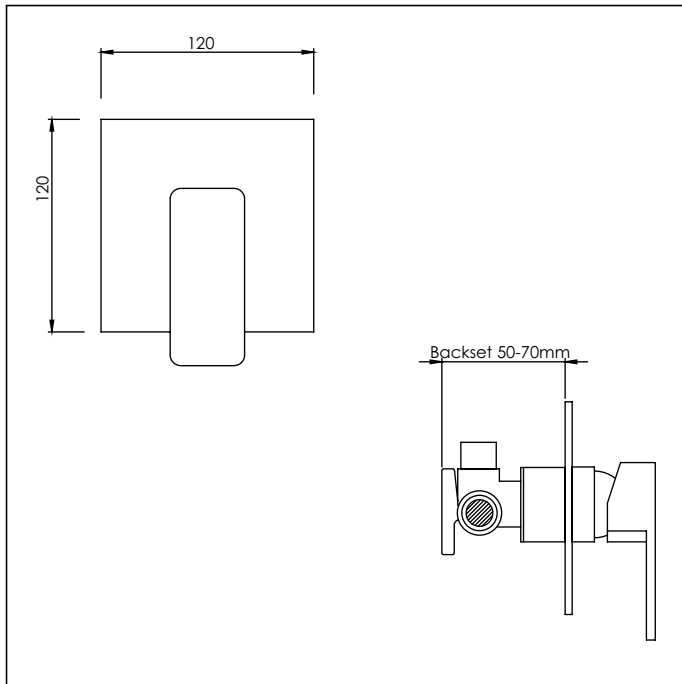

## Shower Mixer

**Code: PR SHM**

**Finish:** Chrome

**Barrel Diameter:** 42mm

**Faceplate Diameter:** 120 x 120 x 4mm (thickness)

**Backset (mounting board to front of lining):**

Minimum: 50mm

Maximum: 70mm

**Installation Hole Diameter:**

Minimum: 42mm

Maximum: 100mm

**Inlets:** 1/2" BSP male

**Outlets:** 1/2" BSP male

**Cartridge:** Kerox 35K Flat base

aquatica 

**KIWI OWNED COMPANY**