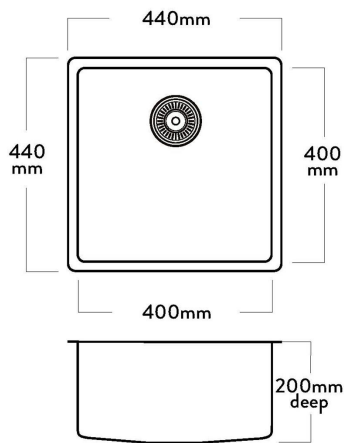

PR110 MERCER PRESSATO SERIES SINGLE BOWL

A sleek, stylish, tight radius sink. The linear shape of the PRESSATO series reflects modern design trends and is manufactured to the highest quality standards. The Mercer PRESSATO PR110 Stainless Steel Single Bowl is pressed from durable 1.0mm, 304 grade stainless steel providing a stable and hygienic surface.

SPECIFICATIONS

Code: PR110

Type: Single bowl

Cabinet Size: 460mm

Dimensions: 440 x 440 x 200mm

Bowl Size: 400 x 400 x 200mm

Material: 1.0mm, 304 Grade

Finish: Silk

FEATURES

15mm Corner Radius

Pressed bowl with good fall to the waste

15 l/min overflow capacity

Sound deadening pads

90mm basked waste

Made in Europe

Associated Products