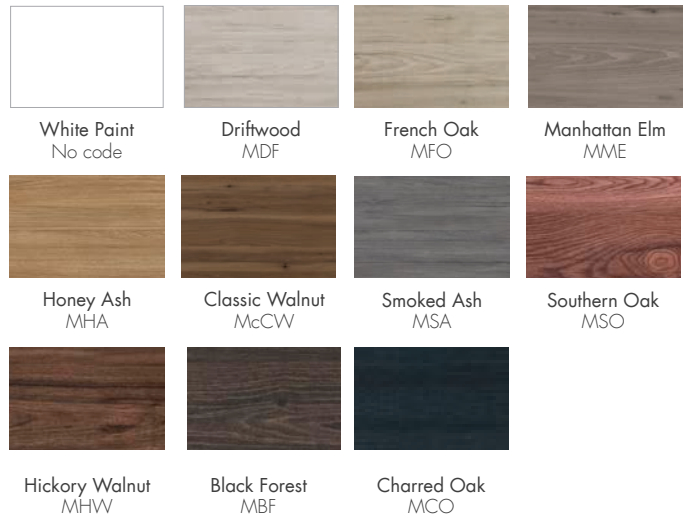

With clean lines and a stylish, contemporary finish, the wall-hung Viva vanity features a slim china basin with a semi-circle bowl and deep drawers for plenty of storage. Available in a painted white gloss or a variety of modern melamine finishes.

PAINT / MELAMINE FINISHES

Viva 750mm 1 drawer vanity.
W 750 x H 480 x D 455

Viva 900mm 1 drawer vanity.
W 900 x H 480 x D 455

Viva 1200mm 1 drawer vanity.
W 1200 x H 480 x D 455

Viva 750mm 2 drawer vanity.
W 750 x H 620 x D 455