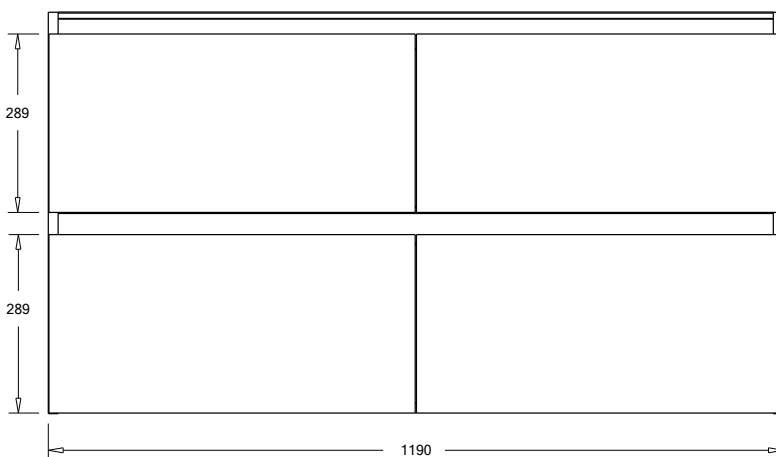

SPECIFICATION SHEET

Porscha 1200 4-Drawer Left Offset Basin Wall Hung Vanity

Features

- 4-Drawer Wall Hung Vanity - Colour options below
- StoneCast 20mm Via Left Offset Basin [Standard]
- Full Extension Soft Close Drawers with Extrusions - Extrusion upgrade options available
- Designer Drawer Fronts - Four Drawer Front options
- Dimensions: H670 x W1200 x D465

Cabinet Options

Technical Details

Note: All measurements shown are in millimetres. Sizes are nominal.

Note: Full Drawer Box on Right Hand Side

TOP VIEW

FRONT VIEW

SIDE VIEW

SPECIFICATION SHEET