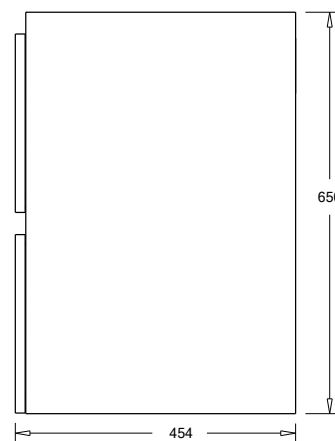

SPECIFICATION SHEET

Porscha 1200 4-Drawer Left Offset Basin Wall Hung Vanity

Features

- 4-Drawer Wall Hung Vanity - Colour options below
- StoneCast 20mm Via Left Offset Basin [Standard]
- Full Extension Soft Close Drawers with Extrusions - Extrusion upgrade options available
- Designer Drawer Fronts - Four Drawer Front options
- Dimensions: H670 x W1200 x D465

Cabinet Options

Technical Details

Note: All measurements shown are in millimetres. Sizes are nominal.

Note: Full Drawer Box on Right Hand Side

TOP VIEW

FRONT VIEW

SIDE VIEW

SPECIFICATION SHEET

Porscha Designer Drawer Fronts

BARNESLEY
18mm Inset Frame
Code: BL

PRESTON
60mm Inset Frame
Code: PT

TURNBERRY
Ripple Design Panel
Code: TB

NEWPORT
V-Groove Panels
Code: NP

Seafoam

Iceberg

Snow White