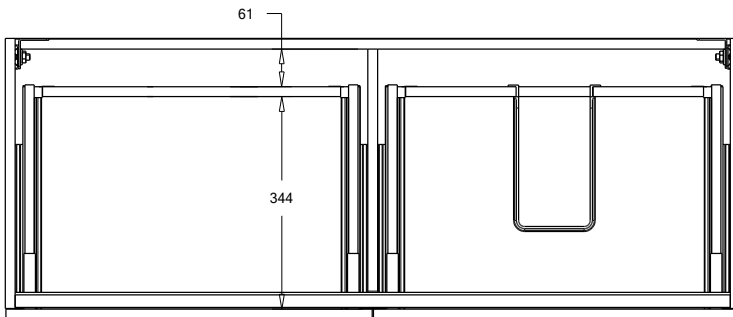

SPECIFICATION SHEET

Porscha 1200 4-Drawer Left Offset Basin Wall Hung Vanity

Features

- 4-Drawer Wall Hung Vanity - Colour options below
- StoneCast 20mm Via Left Offset Basin [Standard]
- Full Extension Soft Close Drawers with Extrusions - Extrusion upgrade options available
- Designer Drawer Fronts - Four Drawer Front options
- Dimensions: H670 x W1200 x D465

Cabinet Options

Technical Details

Note: All measurements shown are in millimetres. Sizes are nominal.

Note: Full Drawer Box on Right Hand Side

TOP VIEW

FRONT VIEW

SIDE VIEW

SPECIFICATION SHEET

Porscha Designer Drawer Fronts

BARNESLEY
18mm Inset Frame
Code: BL

PRESTON
60mm Inset Frame
Code: PT

TURNBERRY
Ripple Design Panel
Code: TB

NEWPORT
V-Groove Panels
Code: NP

Seafoam

Iceberg

Snow White