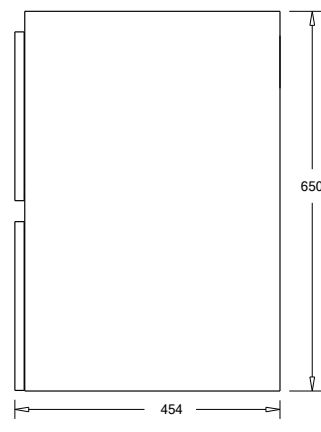

### Features

- 4-Drawer Wall Hung Vanity - *Colour options below*
- StoneCast 20mm Via Right Offset Basin [Standard]
- Full Extension Soft Close Drawers with Extrusions - *Extrusion upgrade options available*
- Designer Drawer Fronts - *Four Drawer Front options*
- Dimensions: H670 x W1200 x D465

### Cabinet Options

### Technical Details

Note: All measurements shown are in millimetres. Sizes are nominal.

Note: Full Drawer Box on Left Hand Side

TOP VIEW

FRONT VIEW

SIDE VIEW