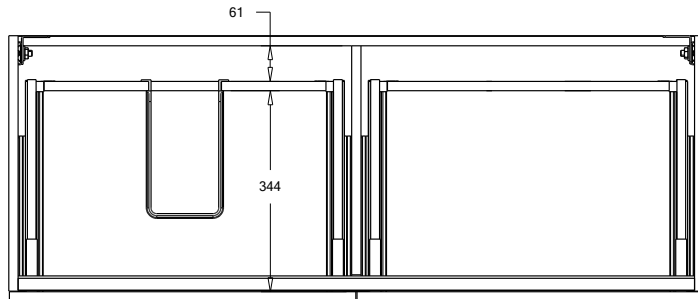

### Features

- 4-Drawer Wall Hung Vanity - *Colour options below*
- StoneCast 20mm Via Right Offset Basin [Standard]
- Full Extension Soft Close Drawers with Extrusions - *Extrusion upgrade options available*
- Designer Drawer Fronts - *Four Drawer Front options*
- Dimensions: H670 x W1200 x D465

### Technical Details

Note: All measurements shown are in millimetres. Sizes are nominal.

Note: Full Drawer Box on Left Hand Side

TOP VIEW

FRONT VIEW

SIDE VIEW