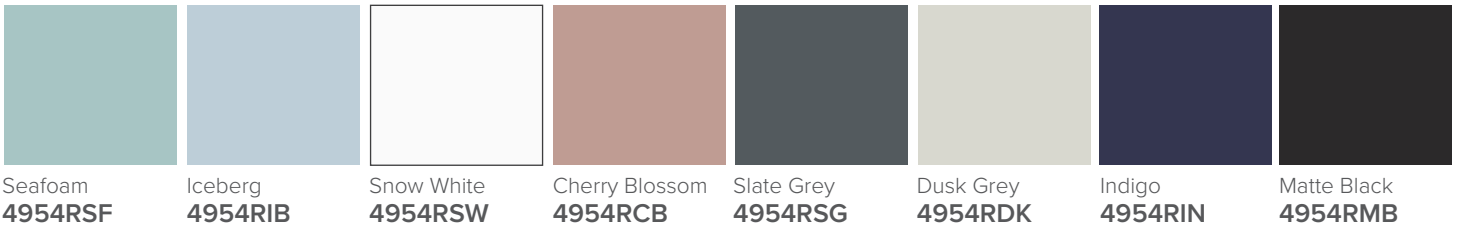

Cabinet Options