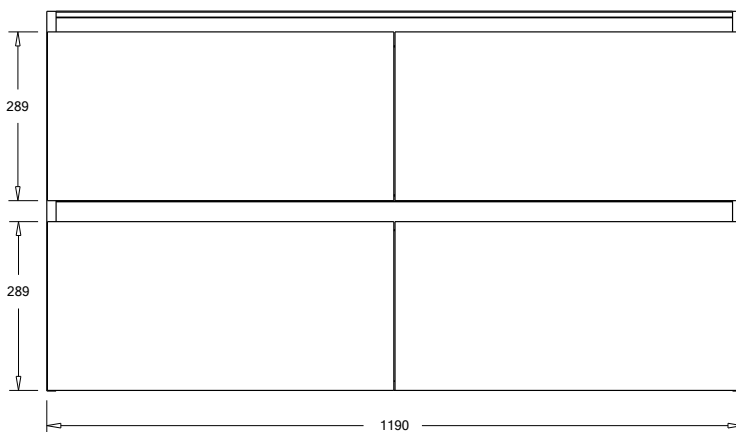

### Cabinet Options

### Technical Details

Note: All measurements shown are in millimetres. Sizes are nominal.

Note: Full Drawer Box on Left Hand Side

TOP VIEW

FRONT VIEW

SIDE VIEW